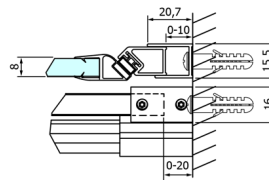

DRAGON Shower Door 1300mm, clear glass

Order code: GD4613

Size

Width: 1300 mm

Height: 2000 mm

Properties

Warranty: 3 years

Technical sheet

MODEL	A	B	C
GD4611	1020-1110	510	420
GD4612	1120-1210	560	470
GD4613	1220-1310	610	520
GD4614	1320-1410	660	570
GD4615	1420-1510	710	620
GD4616	1520-1610	760	670

MODEL	A	C	D
GD4611	1020-1110	510	420
GD4612	1120-1210	560	470
GD4613	1220-1310	610	520
GD4614	1320-1410	660	570
GD4615	1420-1510	710	620
GD4616	1520-1610	760	670

MODEL	B
GD7270	680-700
GD7280	780-800
GD7290	880-900
GD7210	980-1000