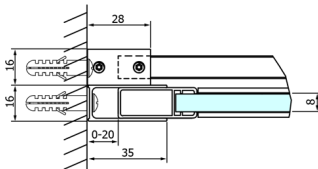

DRAGON Shower Door 1300mm, clear glass

Order code: GD4613

Size

Width: 1300 mm

Height: 2000 mm

Properties

Warranty: 3 years

Technical sheet

MODEL	A	B	C
GD4611	1020-1110	510	420
GD4612	1120-1210	560	470
GD4613	1220-1310	610	520
GD4614	1320-1410	660	570
GD4615	1420-1510	710	620
GD4616	1520-1610	760	670

MODEL	A	C	D
GD4611	1020-1110	510	420
GD4612	1120-1210	560	470
GD4613	1220-1310	610	520
GD4614	1320-1410	660	570
GD4615	1420-1510	710	620
GD4616	1520-1610	760	670