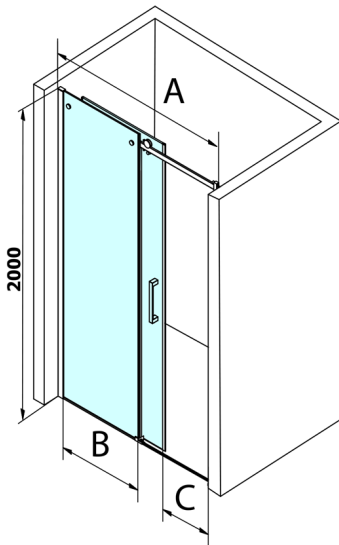

DRAGON Shower Door 1300mm, clear glass

Order code: GD4613

Size

Width: 1300 mm

Height: 2000 mm

Properties

Warranty: 3 years

Technical sheet

MODEL	A	B	C
GD4611	1020-1110	510	420
GD4612	1120-1210	560	470
GD4613	1220-1310	610	520
GD4614	1320-1410	660	570
GD4615	1420-1510	710	620
GD4616	1520-1610	760	670

MODEL	A	C	D
GD4611	1020-1110	510	420
GD4612	1120-1210	560	470
GD4613	1220-1310	610	520
GD4614	1320-1410	660	570
GD4615	1420-1510	710	620
GD4616	1520-1610	760	670