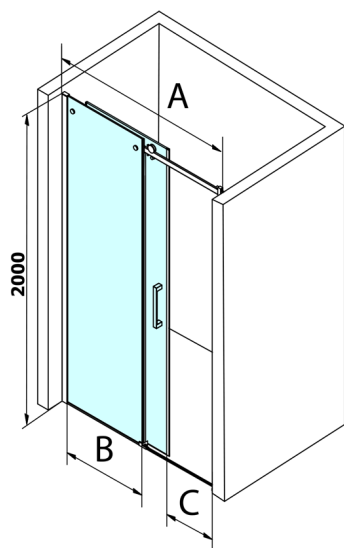

DRAGON Shower Door 1300mm, clear glass

Order code: GD4613

Size

Width: 1300 mm
Height: 2000 mm

Properties

Warranty: 3 years

Technical sheet

MODEL	A	B	C
GD4611	1020-1110	510	420
GD4612	1120-1210	560	470
GD4613	1220-1310	610	520
GD4614	1320-1410	660	570
GD4615	1420-1510	710	620
GD4616	1520-1610	760	670