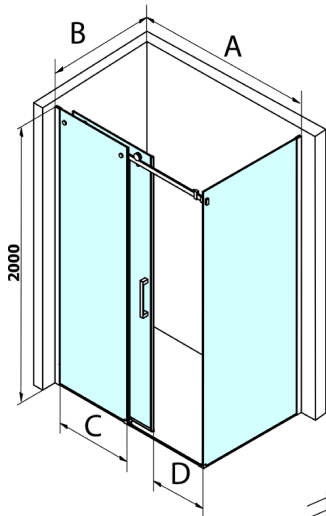

DRAGON Shower Door 1300mm, clear glass

Order code: GD4613

Size

Width: 1300 mm
Height: 2000 mm

Properties

Warranty: 3 years

Technical sheet

MODEL	A	B	C
GD4611	1020-1110	510	420
GD4612	1120-1210	560	470
GD4613	1220-1310	610	520
GD4614	1320-1410	660	570
GD4615	1420-1510	710	620
GD4616	1520-1610	760	670

MODEL	A	C	D
GD4611	1020-1110	510	420
GD4612	1120-1210	560	470
GD4613	1220-1310	610	520
GD4614	1320-1410	660	570
GD4615	1420-1510	710	620
GD4616	1520-1610	760	670

MODEL	B
GD7270	680-700
GD7280	780-800
GD7290	880-900
GD7210	980-1000