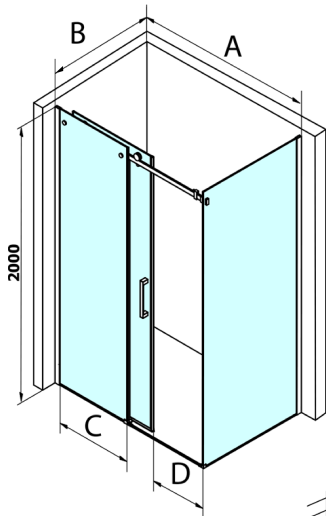

DRAGON Shower Door 1300mm, clear glass

Order code: GD4613

Size

Width: 1300 mm

Height: 2000 mm

Properties

Warranty: 3 years

Technical sheet

MODEL	A	B	C
GD4611	1020-1110	510	420
GD4612	1120-1210	560	470
GD4613	1220-1310	610	520
GD4614	1320-1410	660	570
GD4615	1420-1510	710	620
GD4616	1520-1610	760	670

MODEL	A	C	D
GD4611	1020-1110	510	420
GD4612	1120-1210	560	470
GD4613	1220-1310	610	520
GD4614	1320-1410	660	570
GD4615	1420-1510	710	620
GD4616	1520-1610	760	670