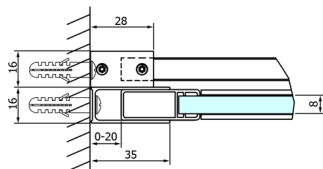

DRAGON Shower Door 1300mm, clear glass

Order code: GD4613

Size

Width: 1300 mm
Height: 2000 mm

Properties

Warranty: 3 years

Technical sheet

MODEL	A	B	C
GD4611	1020-1110	510	420
GD4612	1120-1210	560	470
GD4613	1220-1310	610	520
GD4614	1320-1410	660	570
GD4615	1420-1510	710	620
GD4616	1520-1610	760	670

MODEL	A	C	D
GD4611	1020-1110	510	420
GD4612	1120-1210	560	470
GD4613	1220-1310	610	520
GD4614	1320-1410	660	570
GD4615	1420-1510	710	620
GD4616	1520-1610	760	670

MODEL	B
GD7270	680-700
GD7280	780-800
GD7290	880-900
GD7210	980-1000