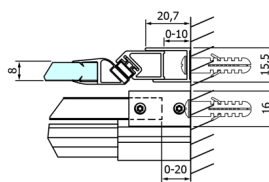

DRAGON Shower Door 1300mm, clear glass

Order code: GD4613

Size

Width: 1300 mm
Height: 2000 mm

Properties

Warranty: 3 years

Technical sheet

MODEL	A	B	C
GD4611	1020-1110	510	420
GD4612	1120-1210	560	470
GD4613	1220-1310	610	520
GD4614	1320-1410	660	570
GD4615	1420-1510	710	620
GD4616	1520-1610	760	670

MODEL	A	C	D
GD4611	1020-1110	510	420
GD4612	1120-1210	560	470
GD4613	1220-1310	610	520
GD4614	1320-1410	660	570
GD4615	1420-1510	710	620
GD4616	1520-1610	760	670

MODEL	B
GD7270	680-700
GD7280	780-800
GD7290	880-900
GD7210	980-1000