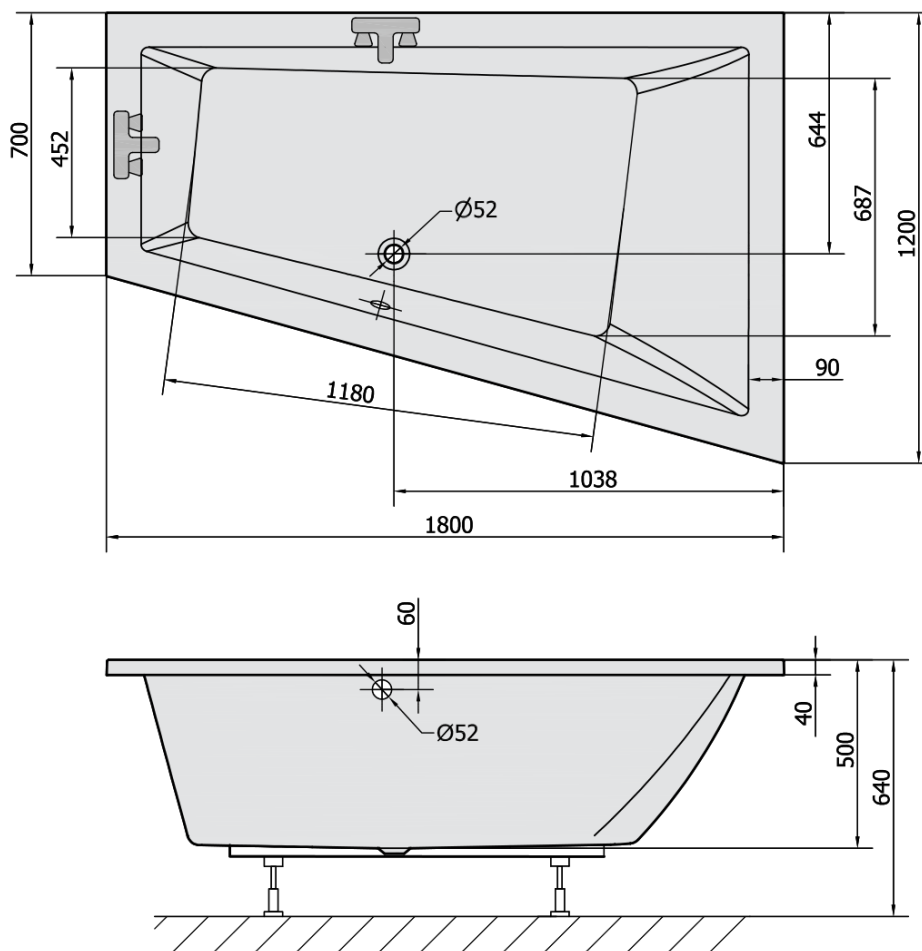

## Size

Length: 1800 mm

Width: 1200 mm

Height: 500 mm

Volume: 350 l

## Properties

Colour: White

Colour options: According to the Swatch

Material: Acrylate

Shape: Asymmetric

Installation: Built-in

Waste diameter: 52 mm

Properties: Edge height 40 mm (Standard)

## We recommend buy

1 Piece Pop Up Bath Waste (L) 800mm, Plug 72mm, Chrome (Order code: 71852)

1 Piece Sound insulation bath tape, 3m (Order code: 93400)

1 Piece Bath Support Legs for Acrylic Bath Polysan, 51,5-89cm, Pair (Order code: PO60-100)

1 Piece Siphon 6/4", DN40 (Order code: 72693)

Technical sheet

VOLUME 350L