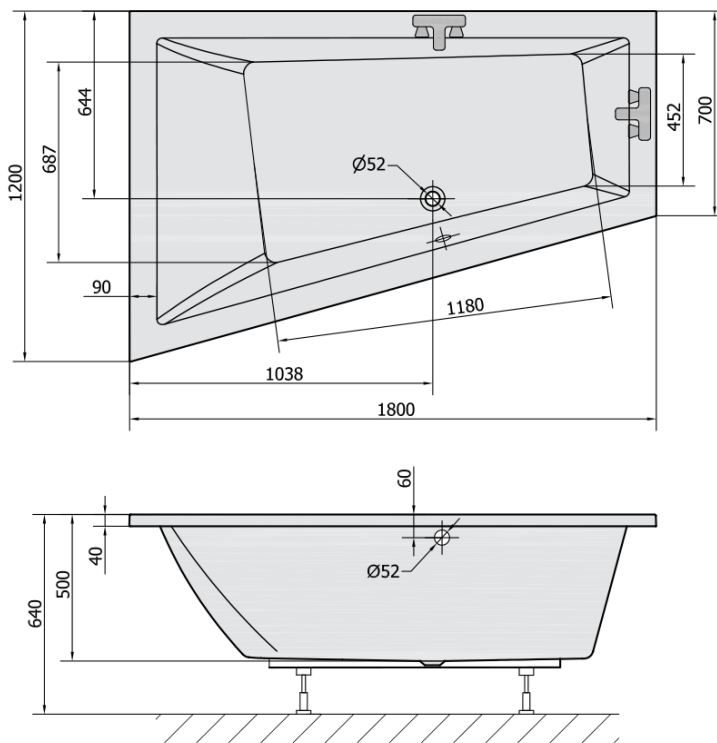

Order code: 19611

Basic information

Brand: Polysan

Size

Length: 1800 mm

Width: 1200 mm

Height: 500 mm

Volume: 350 l

Properties

Colour: White

Colour options: According to the Swatch

Material: Acrylate

Shape: Asymmetric

Installation: Built-in

Waste diameter: 52 mm

Properties: Edge height 40 mm (Standard)

Package does not contain: Pop Up Bath Waste

Weight / Piece: 38.91 kg

Packaging: 1 Piece

Warranty: 10 years

We recommend buy

1 Piece Bath Support Legs for Acrylic Bath Polysan, 51,5-89cm, Pair (Order code: PO60-100)

1 Piece Siphon 6/4", DN40 (Order code: 72693)

1 Piece Sound insulation bath tape, 3m (Order code: 93400)

1 Piece Pop Up Bath Waste (L) 775mm, Plug 72mm, Chrome (Order code: 71681)

Technical sheet

VOLUME 350L