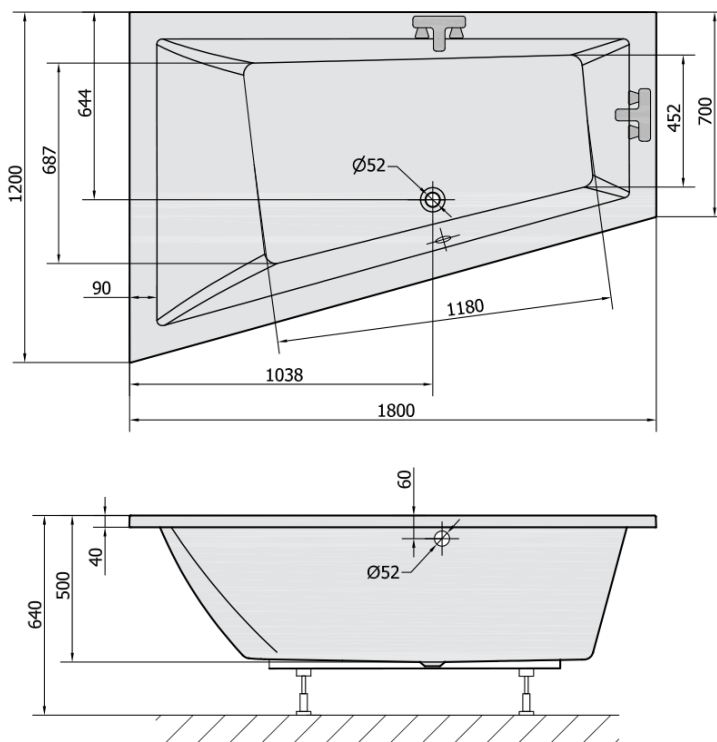

# TRIANG L Asymmetric Bath 180x120x50cm, White

Order code: 19611

## Size

Length: 1800 mm  
Width: 1200 mm  
Height: 500 mm  
Volume: 350 l

## Technical sheet

VOLUME 350L