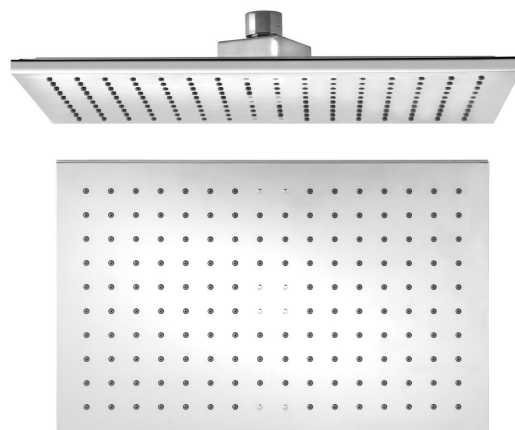

Head shower, 200x300mm, ABS/chrome

Order code: S128

Basic information

Brand: Sapho

Size

Width: 305 mm

Height: 12 mm

Depth: 203 mm

Properties

Colour: Chrome

Material: Plastic

Shape: Square

Installation: 1 outlet

Shower functions: Rain

Equipment: AntiCalc

Flow rate (3 bar): Head shower: 9.5 l/min

Weight / Piece: 0.9 kg

Packaging: 1 Piece

Warranty: 2 years