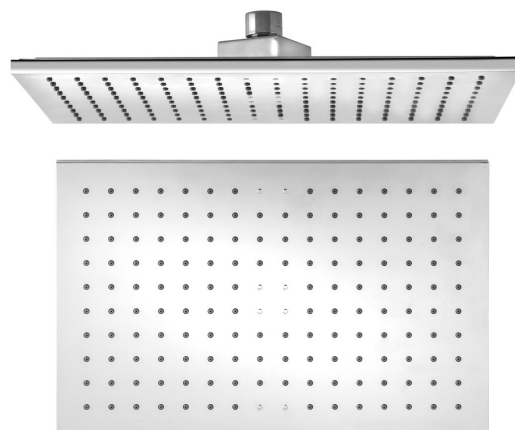

Head shower, 200x300mm, ABS/chrome

 **SAPHO**

Order code: S128

Size

Width: 305 mm

Height: 12 mm

Depth: 203 mm

Properties

Colour: Chrome

Material: Plastic

Warranty: 2 years

Technical sheet