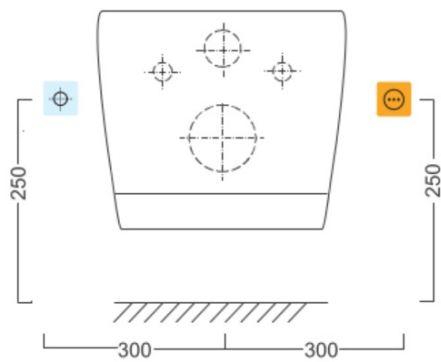

Technical sheet

Option A