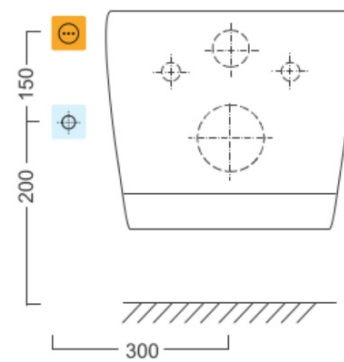

Order code: NB-R770D

Basic information

Brand: Sapho

Properties

Colour: White
Material: Polypropylen
Shape: D-shape
Bidet Functions: Automatic nozzle cleaning, Bidet and feminine nozzle, Seat with touch sensor, LED night light, Massage rinse, Adjustable nozzle position, Adjustable water temperature, Adjustable water pressure, Odour extraction and filtration system, Oscillating nozzle movement, Thermal air drying, Energy saving stand by mode, Heated seat

BLOOMING scent filter (Order code: NDNB-R77012)

BLOOMING spare base plate (Order code: NDNB-R770-18)

Technical sheet

Option A

Option B

-  Electrical outlet
-  Cold water connection