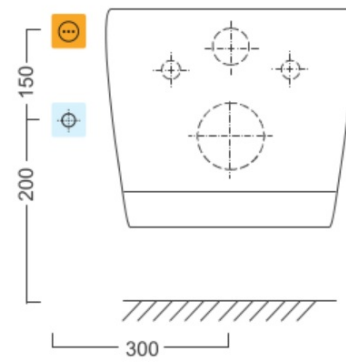

Order code: NB-R770D

Basic information

Brand: Sapho

Properties

Colour: White
Material: Polypropylen
Shape: D-shape
Bidet Functions: Automatic nozzle cleaning, Bidet and feminine nozzle, Seat with touch sensor, LED night light, Massage rinse, Adjustable nozzle position, Adjustable water temperature, Adjustable water pressure, Odour extraction and filtration system, Oscillating nozzle movement, Thermal air drying, Energy saving stand by mode, Heated seat

BLOOMING scent filter (Order code: NDNB-R77012)

BLOOMING spare base plate (Order code: NDNB-R770-18)

Technical sheet

Option A

Option B

-  Electrical outlet
-  Cold water connection