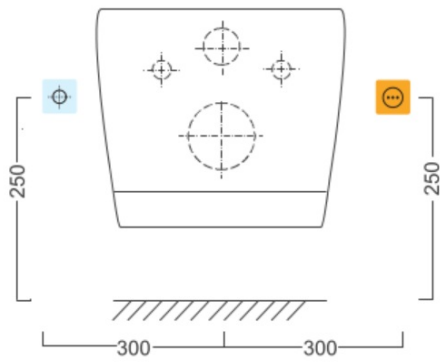

Technical sheet

Option A