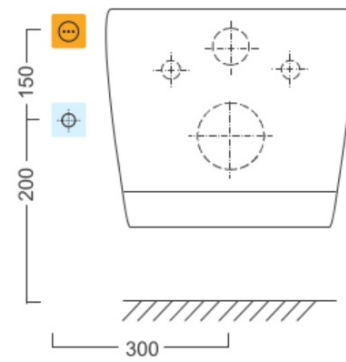

## Spare parts

BLOOMING dryer cover (Order code: NDNB-R77044)

BLOOMING nozzle (Order code: NDNB0998)

BLOOMING scent filter (Order code: NDNB-R77012)

BLOOMING spare base plate (Order code: NDNB-R770-18)

Technical sheet

Option A

Option B

-  Electrical outlet
-  Cold water connection