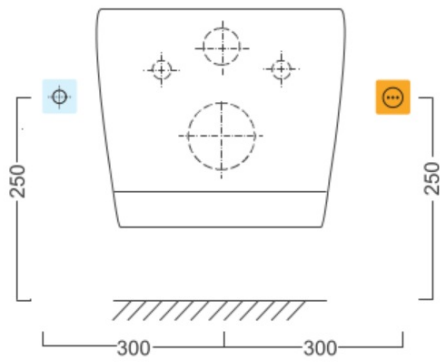

## Spare parts

BLOOMING dryer cover (Order code: NDNB-R77044)

BLOOMING nozzle (Order code: NDNB0998)

BLOOMING scent filter (Order code: NDNB-R77012)

BLOOMING spare base plate (Order code: NDNB-R770-18)

Technical sheet

Option A

Option B

-  Electrical outlet
-  Cold water connection