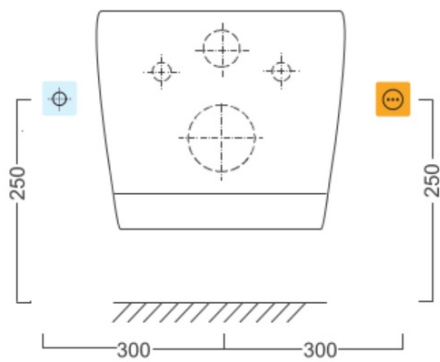

Technical sheet

Option A