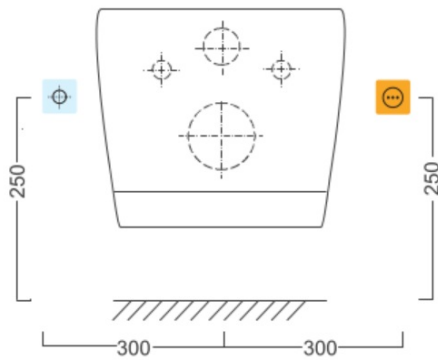

Technical sheet

Option A