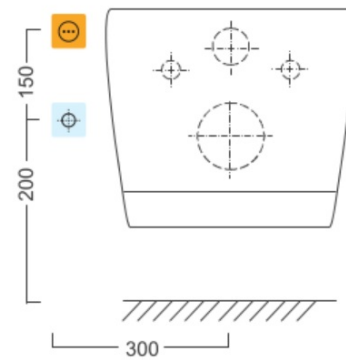

Order code: NB-R770D

Basic information

Brand: Sapho

Properties

Colour: White
Material: Polypropylen
Shape: D-shape
Bidet Functions: Automatic nozzle cleaning, Bidet and feminine nozzle, Seat with touch sensor, LED night light, Massage rinse, Adjustable nozzle position, Adjustable water temperature, Adjustable water pressure, Odour extraction and filtration system, Oscillating nozzle movement, Thermal air drying, Energy saving stand by mode, Heated seat

BLOOMING scent filter (Order code: NDNB-R77012)

BLOOMING spare base plate (Order code: NDNB-R770-18)

Technical sheet

Option A

Option B

-  Electrical outlet
-  Cold water connection