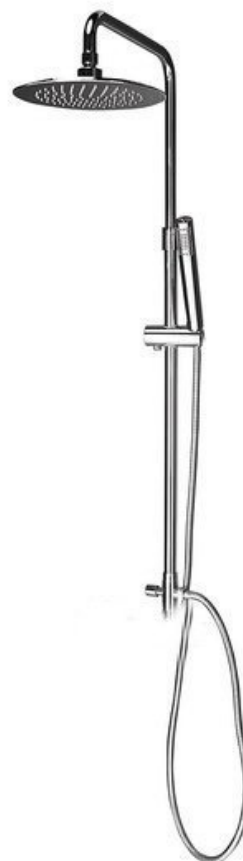

## AIRTECH-AXIA Shower Combi set with Mixer Tap Connection, chrome

Order code: 990E

### Basic information

Brand: Sapho  
Series: AIRTECH

### Size

Height: 1283 mm

### Properties

Colour: Chrome  
Material: Brass  
Shape: Circular  
Shower columns: Without tap  
Shower functions: Rain  
Equipment: Adjustable column height  
Weight / Piece: 5.01 kg  
Packaging: 1 Piece  
Warranty: 2 years