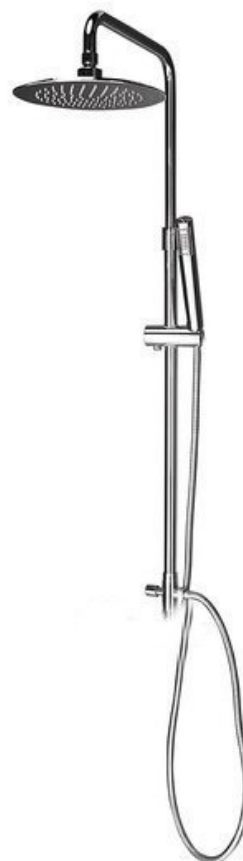

AIRTECH-AXIA Shower Combi set with Mixer Tap Connection, chrome

 **SAPHO**

Order code: 990E

Basic information

Brand: Sapho
Series: AIRTECH

Size

Height: 1283 mm

Properties

Colour: Chrome
Material: Brass
Shape: Circular
Shower columns: Without tap
Shower functions: Rain
Equipment: Adjustable column height
Weight / Piece: 5.01 kg
Packaging: 1 Piece
Warranty: 2 years

We recommend buy

1 Piece AIRTECH Wall Mounted Shower Mixer Tap for Shower Combi Set 990E, chrome (Order code: 486R)

Spare parts

Closing ceramic top 1/2", 8/20, left, Axia, Airtech, Epoca (Order code: VIT006)
ANTEA, VANITY, AXIA shower columns diverter 3/4", chrome (Order code: CRO31)