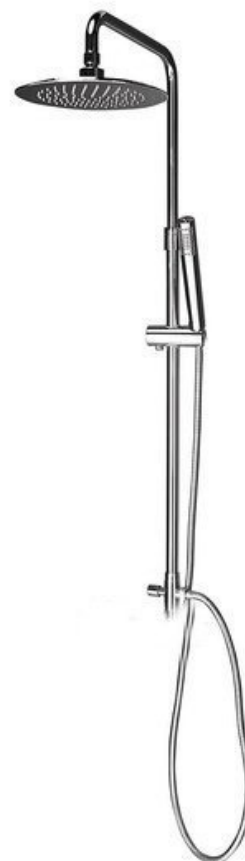

AIRTECH-AXIA Shower Combi set with Mixer Tap Connection, chrome

Order code: 990E

Basic information

Brand: Sapho
Series: AIRTECH

Size

Height: 1283 mm

Properties

Colour: Chrome
Material: Brass
Shape: Circular
Shower columns: Without tap
Shower functions: Rain
Equipment: Adjustable column height
Weight / Piece: 5.01 kg
Packaging: 1 Piece
Warranty: 2 years

We recommend buy

1 Piece AIRTECH Wall Mounted Shower Mixer Tap for Shower Combi Set 990E, chrome (Order code: 486R)

Spare parts

Closing ceramic top 1/2", 8/20, left, Axia, Airtech, Epoca (Order code: VIT006)
ANTEA, VANITY, AXIA shower columns diverter 3/4", chrome (Order code: CRO31)