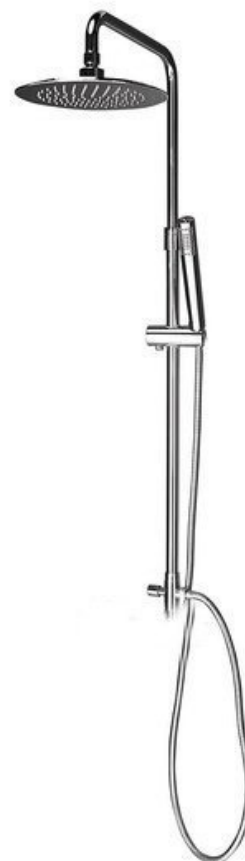

AIRTECH-AXIA Shower Combi set with Mixer Tap Connection, chrome

 **SAPHO**

Order code: 990E

Basic information

Brand: Sapho
Series: AIRTECH

Size

Height: 1283 mm

Properties

Colour: Chrome
Material: Brass
Shape: Circular
Shower columns: Without tap
Shower functions: Rain
Equipment: Adjustable column height
Weight / Piece: 5.01 kg
Packaging: 1 Piece
Warranty: 2 years

We recommend buy

1 Piece AIRTECH Wall Mounted Shower Mixer Tap for Shower Combi Set 990E, chrome (Order code: 486R)

Spare parts

Closing ceramic top 1/2", 8/20, left, Axia, Airtech, Epoca (Order code: VIT006)
ANTEA, VANITY, AXIA shower columns diverter 3/4", chrome (Order code: CRO31)