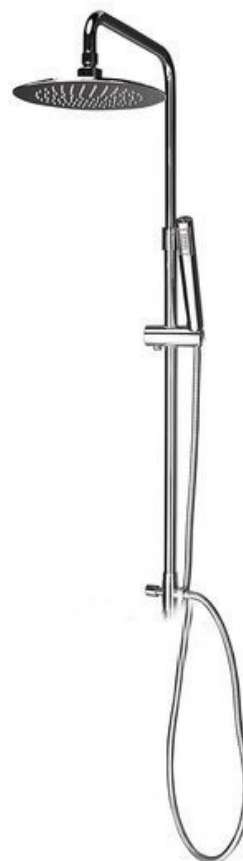

AIRTECH-AXIA Shower Combi set with Mixer Tap

Connection, chrome

Order code: 990E

Basic information

Brand: Sapho
Series: AIRTECH

Size

Height: 1283 mm

Properties

Colour: Chrome
Material: Brass
Shape: Circular
Shower columns: Without tap
Shower functions: Rain
Equipment: Adjustable column height
Weight / Piece: 5.01 kg
Packaging: 1 Piece
Warranty: 2 years

Spare parts

Closing ceramic top 1/2", 8/20, left, Axia, Airtech, Epoca (Order code: VIT006)

Shower column diverter F3/4"-M1/2 "xM3/4", chrome (ANTEA, VANITY, AXIA) (Order code: CRO31)

Technical sheet