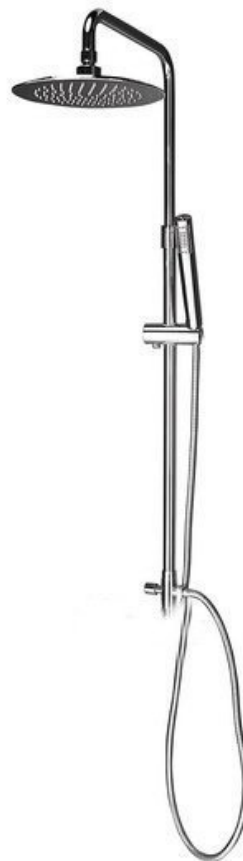

AIRTECH-AXIA Shower Combi set with Mixer Tap Connection, chrome

Order code: 990E

Basic information

Brand: Sapho
Series: AIRTECH

Size

Height: 1283 mm

Properties

Colour: Chrome
Material: Brass
Shape: Circular
Shower columns: Without tap
Shower functions: Rain
Equipment: Adjustable column height
Weight / Piece: 5.01 kg
Packaging: 1 Piece
Warranty: 2 years

We recommend buy

1 Piece AIRTECH Wall Mounted Shower Mixer Tap for Shower Combi Set 990E, chrome (Order code: 486R)

Spare parts

Closing ceramic top 1/2", 8/20, left, Axia, Airtech, Epoca (Order code: VIT006)
ANTEA, VANITY, AXIA shower columns diverter 3/4", chrome (Order code: CRO31)