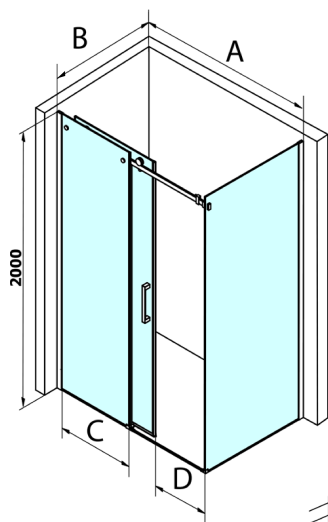

Technical sheet