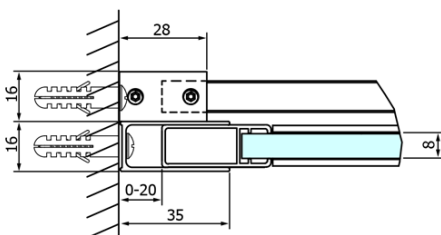

DRAGON Shower Door 1200mm, clear glass

Order code: GD4612

Basic information

Brand: Gelco
Series: DRAGON

Size

Width: 1200 mm
Height: 2000 mm

Properties

Profile colour: Chrome - polished aluminum
Shape: Alcove door
Type of opening: Sliding door
Opening direction: Versatile
Opening width: 470 mm
Glass colour: TRANSPARENT glass
Glass finish: Coated glass
Glass thickness: 8 mm
Installation width from: 1120 mm
Installation width up to: 1210 mm
Properties: Frameless design
Weight / Piece: 55.5 kg
Packaging: 1 Piece
Warranty: 3 years

Spare parts

ALTIS/ROLLS/DRAGON set of screw covers (Order code: NDAL03)
DRAGON (Order code: NDGD05)
DRAGON, FONDURA, ALTIS bottom seal, 1000 mm (Order code: NDGD02)
DRAGON mounting kit (Order code: NDGD04)
FONDURA, ONE overflow rail 1000 mm with end caps (Order code: NDAL05)
DRAGON magnetic seal (Order code: NDGD03)
DRAGON handle (Order code: NDGD-MADLO)

Technical sheet

MODEL	A	B	C
GD4611	1020-1110	510	420
GD4612	1120-1210	560	470
GD4613	1220-1310	610	520
GD4614	1320-1410	660	570
GD4615	1420-1510	710	620
GD4616	1520-1610	760	670

MODEL	A	C	D
GD4611	1020-1110	510	420
GD4612	1120-1210	560	470
GD4613	1220-1310	610	520
GD4614	1320-1410	660	570
GD4615	1420-1510	710	620
GD4616	1520-1610	760	670