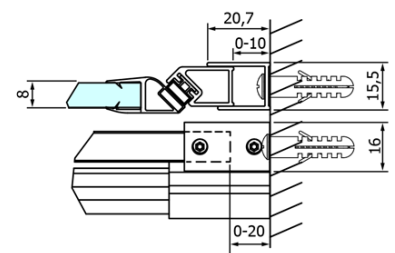

DRAGON Shower Door 1200mm, clear glass

Order code: GD4612

Basic information

Brand: Gelco
Series: DRAGON

Size

Width: 1200 mm
Height: 2000 mm

Properties

Profile colour: Chrome - polished aluminum
Shape: Alcove door
Type of opening: Sliding door
Opening direction: Versatile
Opening width: 470 mm
Glass colour: TRANSPARENT glass
Glass finish: Coated glass
Glass thickness: 8 mm
Installation width from: 1120 mm
Installation width up to: 1210 mm
Properties: Frameless design
Weight / Piece: 55.5 kg
Packaging: 1 Piece
Warranty: 3 years

Spare parts

ALTIS/ROLLS/DRAGON set of screw covers (Order code: NDAL03)
DRAGON (Order code: NDGD05)
DRAGON, FONDURA, ALTIS bottom seal, 1000 mm (Order code: NDGD02)
DRAGON mounting kit (Order code: NDGD04)
FONDURA, ONE overflow rail 1000 mm with end caps (Order code: NDAL05)
DRAGON magnetic seal (Order code: NDGD03)
DRAGON handle (Order code: NDGD-MADLO)

Technical sheet

MODEL	A	B	C
GD4611	1020-1110	510	420
GD4612	1120-1210	560	470
GD4613	1220-1310	610	520
GD4614	1320-1410	660	570
GD4615	1420-1510	710	620
GD4616	1520-1610	760	670

MODEL	A	C	D
GD4611	1020-1110	510	420
GD4612	1120-1210	560	470
GD4613	1220-1310	610	520
GD4614	1320-1410	660	570
GD4615	1420-1510	710	620
GD4616	1520-1610	760	670