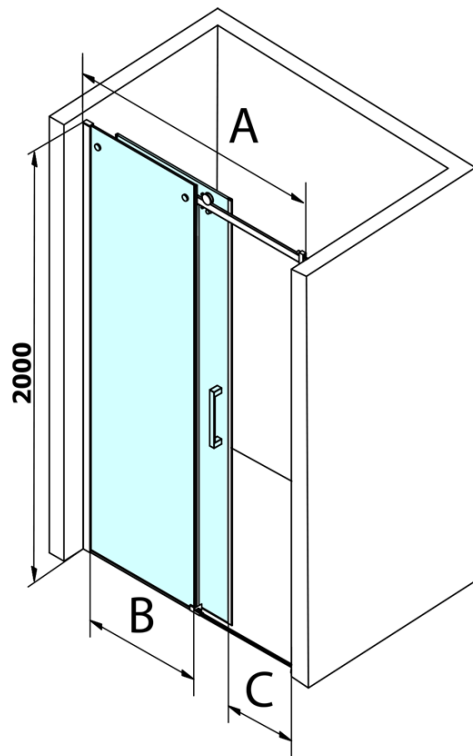

Technical sheet

MODEL	A	B	C
GD4611	1020-1110	510	420
GD4612	1120-1210	560	470
GD4613	1220-1310	610	520
GD4614	1320-1410	660	570
GD4615	1420-1510	710	620
GD4616	1520-1610	760	670