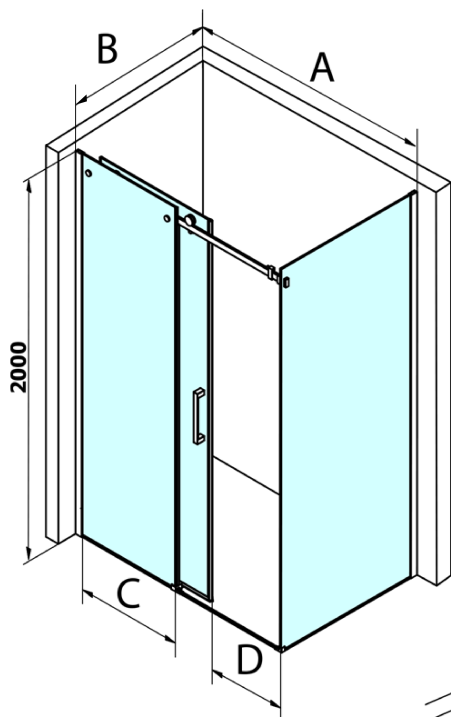

DRAGON Shower Door 1200mm, clear glass

Order code: GD4612

Basic information

Brand: Gelco
Series: DRAGON

Size

Width: 1200 mm
Height: 2000 mm

Properties

Profile colour: Chrome - polished aluminum
Shape: Alcove door
Type of opening: Sliding door
Opening direction: Versatile
Opening width: 470 mm
Glass colour: TRANSPARENT glass
Glass finish: Coated glass
Glass thickness: 8 mm
Installation width from: 1120 mm
Installation width up to: 1210 mm
Properties: Frameless design
Weight / Piece: 55.5 kg
Packaging: 1 Piece
Warranty: 3 years

Spare parts

ALTIS/ROLLS/DRAGON set of screw covers (Order code: NDAL03)
DRAGON (Order code: NDGD05)
DRAGON, FONDURA, ALTIS bottom seal, 1000 mm (Order code: NDGD02)
DRAGON mounting kit (Order code: NDGD04)
FONDURA, ONE overflow rail 1000 mm with end caps (Order code: NDAL05)
DRAGON magnetic seal (Order code: NDGD03)
DRAGON handle (Order code: NDGD-MADLO)

Technical sheet

MODEL	A	B	C
GD4611	1020-1110	510	420
GD4612	1120-1210	560	470
GD4613	1220-1310	610	520
GD4614	1320-1410	660	570
GD4615	1420-1510	710	620
GD4616	1520-1610	760	670

MODEL	A	C	D
GD4611	1020-1110	510	420
GD4612	1120-1210	560	470
GD4613	1220-1310	610	520
GD4614	1320-1410	660	570
GD4615	1420-1510	710	620
GD4616	1520-1610	760	670