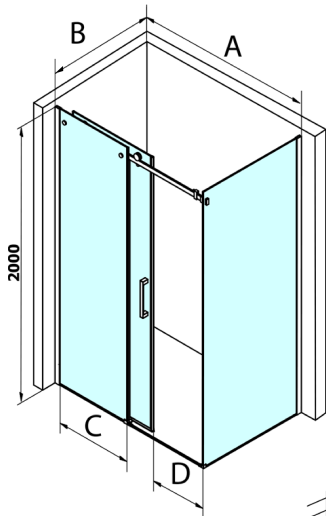

DRAGON Shower Door 1200mm, clear glass

Order code: GD4612

Size

Width: 1200 mm

Height: 2000 mm

Properties

Warranty: 3 years

Technical sheet

MODEL	A	B	C
GD4611	1020-1110	510	420
GD4612	1120-1210	560	470
GD4613	1220-1310	610	520
GD4614	1320-1410	660	570
GD4615	1420-1510	710	620
GD4616	1520-1610	760	670

MODEL	A	C	D
GD4611	1020-1110	510	420
GD4612	1120-1210	560	470
GD4613	1220-1310	610	520
GD4614	1320-1410	660	570
GD4615	1420-1510	710	620
GD4616	1520-1610	760	670