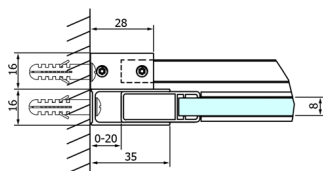

DRAGON Shower Door 1200mm, clear glass

Order code: GD4612

Size

Width: 1200 mm

Height: 2000 mm

Properties

Warranty: 3 years

Technical sheet

MODEL	A	B	C
GD4611	1020-1110	510	420
GD4612	1120-1210	560	470
GD4613	1220-1310	610	520
GD4614	1320-1410	660	570
GD4615	1420-1510	710	620
GD4616	1520-1610	760	670

MODEL	A	C	D
GD4611	1020-1110	510	420
GD4612	1120-1210	560	470
GD4613	1220-1310	610	520
GD4614	1320-1410	660	570
GD4615	1420-1510	710	620
GD4616	1520-1610	760	670