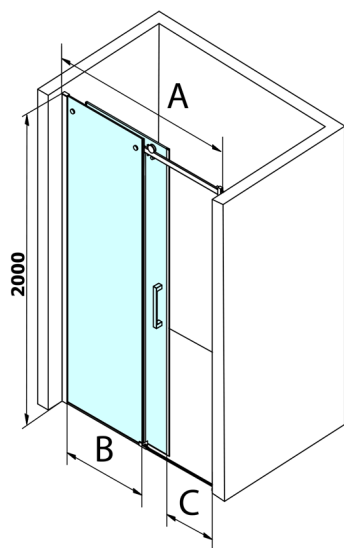

DRAGON Shower Door 1200mm, clear glass

Order code: GD4612

Size

Width: 1200 mm

Height: 2000 mm

Properties

Warranty: 3 years

Technical sheet

MODEL	A	B	C
GD4611	1020-1110	510	420
GD4612	1120-1210	560	470
GD4613	1220-1310	610	520
GD4614	1320-1410	660	570
GD4615	1420-1510	710	620
GD4616	1520-1610	760	670

MODEL	A	C	D
GD4611	1020-1110	510	420
GD4612	1120-1210	560	470
GD4613	1220-1310	610	520
GD4614	1320-1410	660	570
GD4615	1420-1510	710	620
GD4616	1520-1610	760	670