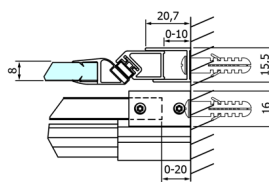

DRAGON Shower Door 1200mm, clear glass

Order code: GD4612

Size

Width: 1200 mm

Height: 2000 mm

Properties

Warranty: 3 years

Technical sheet

MODEL	A	B	C
GD4611	1020-1110	510	420
GD4612	1120-1210	560	470
GD4613	1220-1310	610	520
GD4614	1320-1410	660	570
GD4615	1420-1510	710	620
GD4616	1520-1610	760	670

MODEL	A	C	D
GD4611	1020-1110	510	420
GD4612	1120-1210	560	470
GD4613	1220-1310	610	520
GD4614	1320-1410	660	570
GD4615	1420-1510	710	620
GD4616	1520-1610	760	670