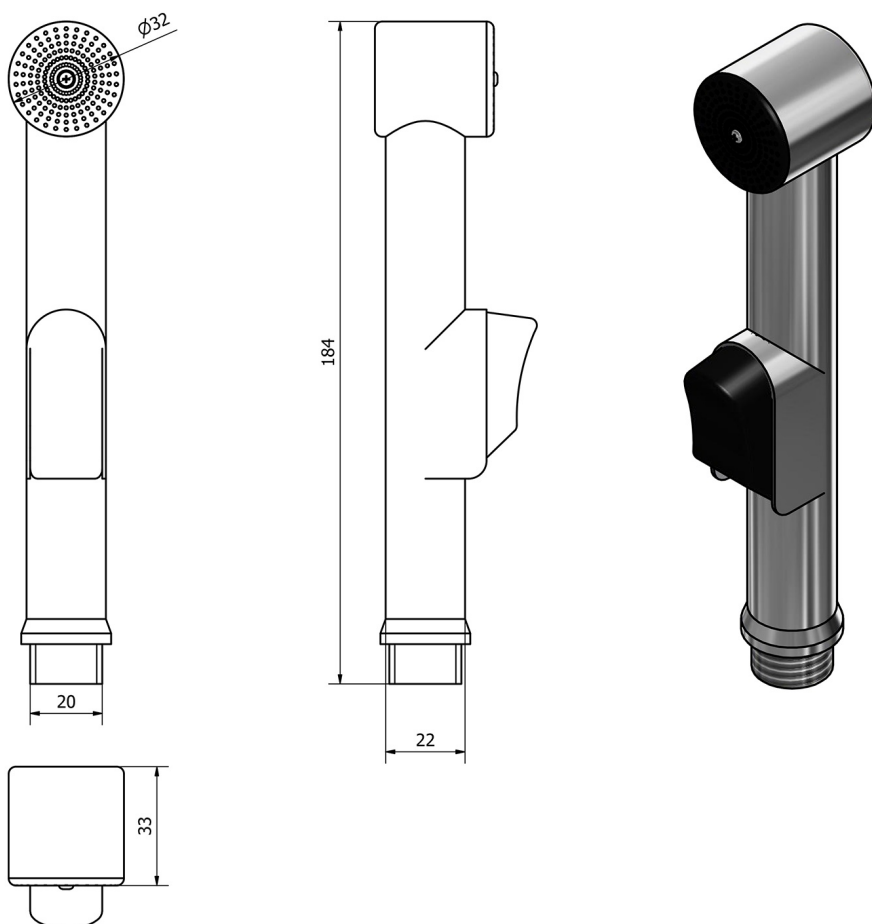

Washbasin Mixer Tap with Bidet Shower, chrome

 **SAPHO**

Order code: 1209-05

Size

Height: 146 mm

Depth: 116 mm

Properties

Colour: Chrome

Material: Brass

Warranty: 6 years

Technical sheet

Washbasin Mixer Tap with Bidet Shower, chrome