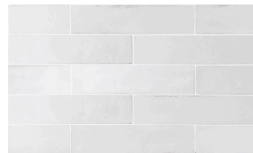

TRIBECA Equipe 6x24,6

Properties

- Size** 6x24,6
- Shape** Rectangle
- Surface** Gloss
- Colours** White, Black, Beige, Brown, Gray, Other colors
- Category** Wall tiles

26876 6x24,6 cm
Thickness 9
Package contains 0.5 m², 34