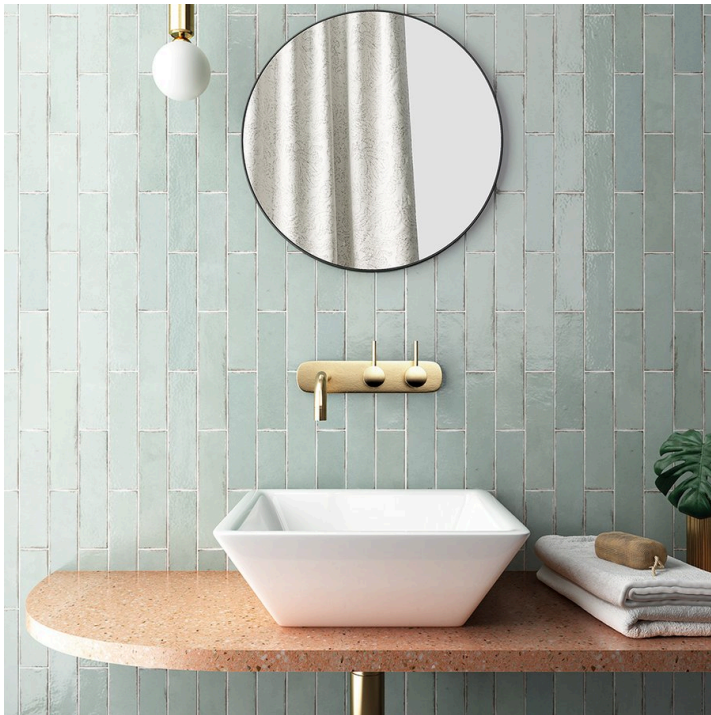

TRIBECA Equipe 6x24,6

Properties

- Size** 6x24,6
- Shape** Rectangle
- Surface** Gloss
- Colours** White, Black, Beige, Brown, Gray, Other colors
- Category** Wall tiles

26876 6x24,6 cm
Thickness 9
Package contains 0.5 m², 34

26874 6x24,6 cm
Thickness 9
Package contains 0.5 m², 34

Explanations

Glossy surface
Glossy glaze tile.