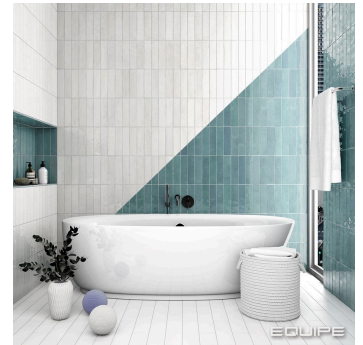

### Properties

- Size** 6x24,6
- Shape** Rectangle
- Surface** Gloss
- Colours** White, Black, Beige, Brown, Gray, Other colors
- Category** Wall tiles

**26880** 6x24,6 cm  
Thickness 9  
Package contains 0.5 m<sup>2</sup>, 34