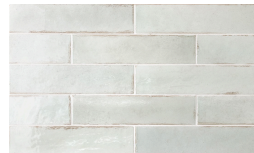

26880 6x24,6 cm
Thickness 9
Package contains 0.5 m², 34