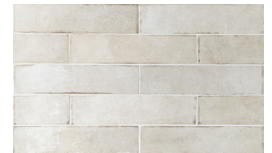

26872 6x24,6 cm
Thickness 9
Package contains 0.5 m², 34