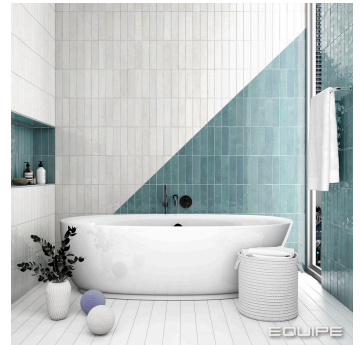

TRIBECA Equipe 6x24,6

Properties

- Size** 6x24,6
- Shape** Rectangle
- Surface** Gloss
- Colours** White, Black, Beige, Brown, Gray, Other colors
- Category** Wall tiles

26876 6x24,6 cm
Thickness 9
Package contains 0.5 m², 34