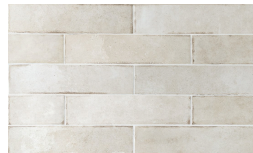

### Properties

- Size** 6x24,6
- Shape** Rectangle
- Surface** Gloss
- Colours** White, Black, Beige, Brown, Gray, Other colors
- Category** Wall tiles

**26880** 6x24,6 cm  
Thickness 9  
Package contains 0.5 m<sup>2</sup>, 34