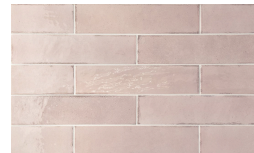

26878 6x24,6 cm
Thickness 9
Package contains 0.5 m², 34