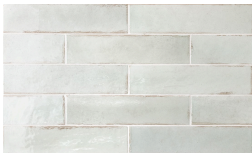

### Properties

- Size** 6x24,6
- Shape** Rectangle
- Surface** Gloss
- Colours** White, Black, Beige, Brown, Gray, Other colors
- Category** Wall tiles

**26880** 6x24,6 cm  
Thickness 9  
Package contains 0.5 m<sup>2</sup>, 34