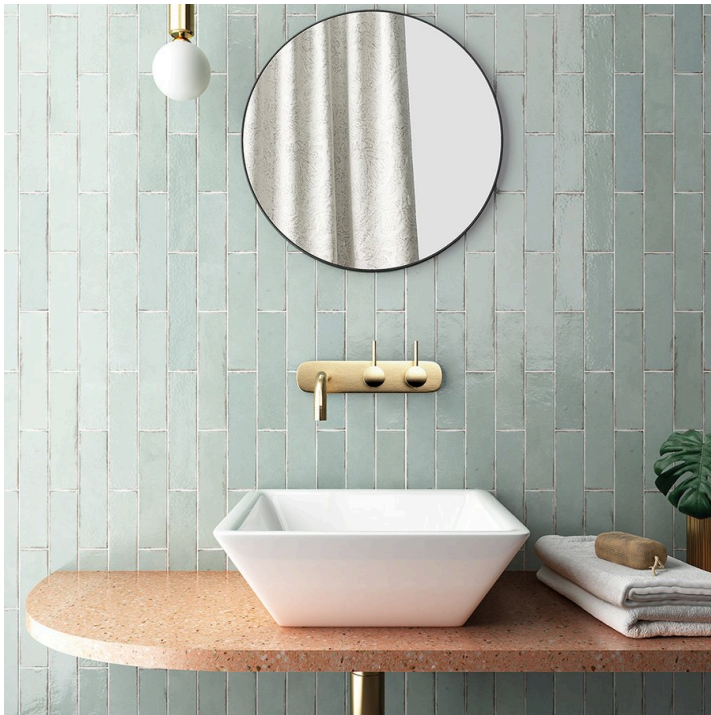

## TRIBECA Equipe 6x24,6

### Properties

- Size** 6x24,6
- Shape** Rectangle
- Surface** Gloss
- Colours** White, Black, Beige, Brown, Gray, Other colors
- Category** Wall tiles

**26880** 6x24,6 cm  
Thickness 9  
Package contains 0.5 m<sup>2</sup>, 34

### Explanations

**Glossy surface**  
Glossy glaze tile.