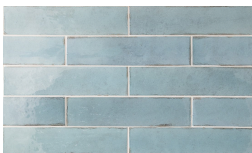

26877 6x24,6 cm
Thickness 9
Package contains 0.5 m², 34