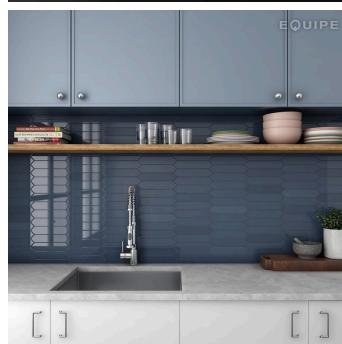

**ARROW 5x25**

**Properties**

- Size** 5x25
- Shape** Atypical shape
- Surface** Gloss
- Colours** White, Black, Beige, Brown, Gray, Other colors
- Texture** Retro
- Category** Wall tiles, Retro style

**BR**