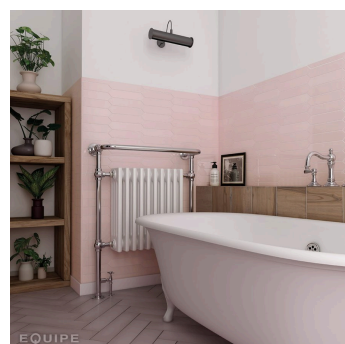

**ARROW 5x25**

**Properties**

- Size** 5x25
- Shape** Atypical shape
- Surface** Gloss
- Colours** White, Black, Beige, Brown, Gray, Other colors
- Texture** Retro
- Category** Wall tiles, Retro style

**BR**