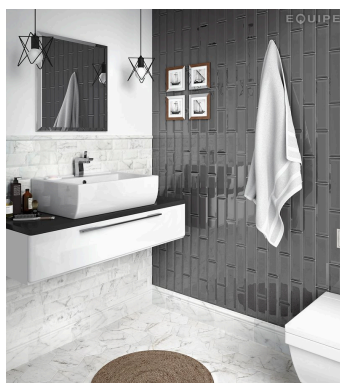

METRO Equipe 7,5x15 / 7,5x30 / 10x20

Properties

- Size** 7,5x15 / 7,5x30 / 10x20
- Shape** Rectangle
- Surface** Matt, Gloss
- Colours** White, Black, Beige, Gray, Other colors, Multicolored
- Texture** Patchwork, Decor, Retro
- Category** Wall tiles, Patchwork & Art Deco, Retro style