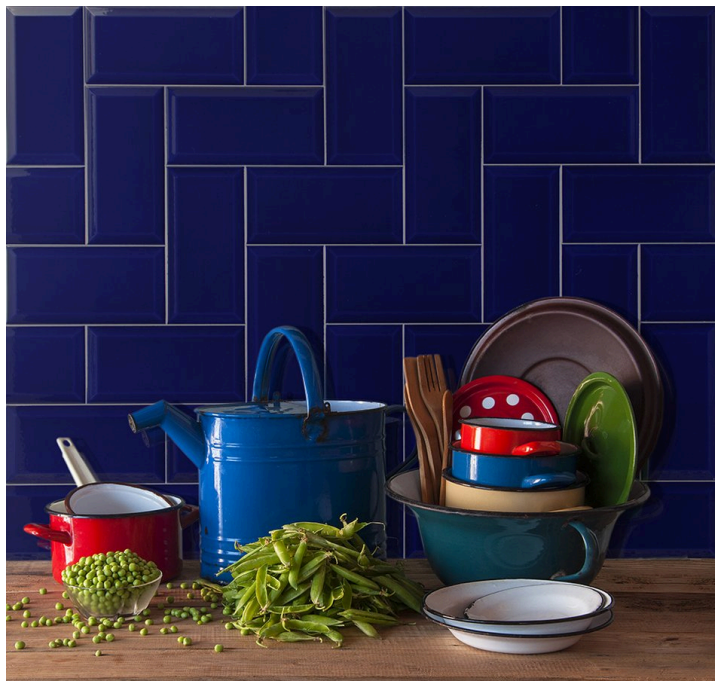

UNICOLOR Biselado 10x20

Properties

- Size** 10x20
- Shape** Rectangle
- Surface** Gloss
- Colours** White, Black, Beige, Brown, Gray, Other colors
- Texture** Retro
- Category** Wall tiles, Retro style

16781 10x20 cm
Thickness 8
Package contains 1 m², 50