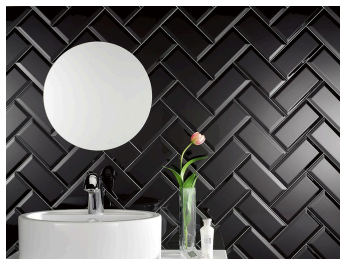

UNICOLOR Biselado 10x20

Properties

- Size** 10x20
- Shape** Rectangle
- Surface** Gloss
- Colours** White, Black, Beige, Brown, Gray, Other colors
- Texture** Retro
- Category** Wall tiles, Retro style

16781 10x20 cm
Thickness 8
Package contains 1 m², 50