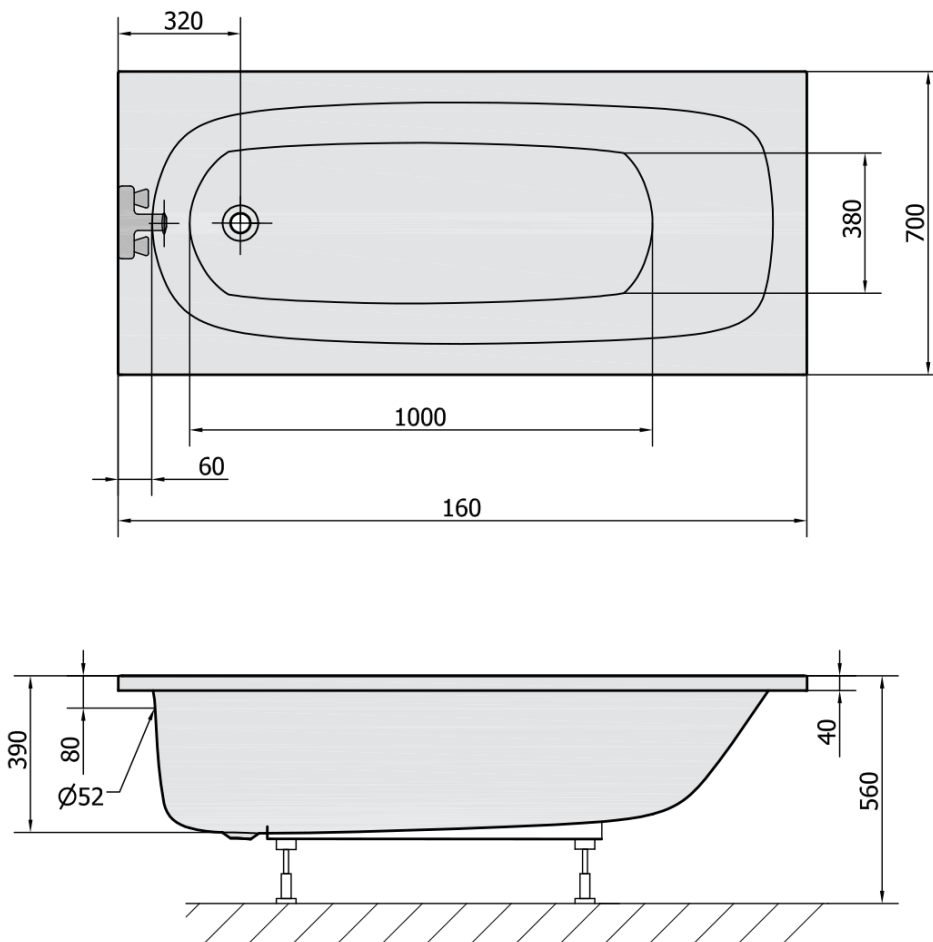

Order code: 24611

Basic information

Brand: Polysan

Size

Length: 1600 mm

Width: 700 mm

Height: 390 mm

Volume: 155 l

Properties

Colour: White

Colour options: According to the Swatch

Material: Acrylate

Shape: Rectangular

Installation: Built-in

Waste diameter: 52 mm

Properties: Edge height 40 mm (Standard)

Package does not contain: Trap, Pop Up Bath Waste

Weight / Piece: 15.74 kg

Packaging: 1 Piece

Warranty: 10 years

We recommend buy

1 Piece Sound insulation bath tape, 3m (Order code: 93400)

1 Piece Siphon 6/4", DN40 (Order code: 72693)

1 Piece Bath Support Legs for Acrylic Bath Polysan, 51,5cm, Pair (Order code: PO60-60)

Technical sheet

VOLUME 155L