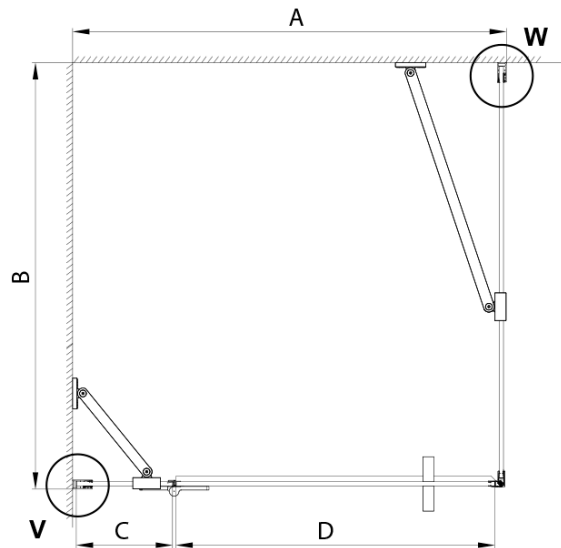

TRINITY BLACK rectangular screen 1000x900mm, clear glass, left

Order code: GT5690-10CL-B

Basic information

Brand: Gelco
Series: TRINITY

Size

Width: 1000 mm
Height: 2000 mm
Depth: 900 mm

Properties

Profile colour: Black matt
Shape: Rectangular shower enclosures
Type of opening: Single pivot door
Opening direction: Left
Opening width: 585 mm
Glass colour: TRANSPARENT glass
Glass finish: Coated glass
Glass thickness: 8 mm
Properties: Frameless design
Weight / Piece: 92.22 kg
Packaging: 4 Piece
Warranty: 3 years

Spare parts

Support bar cover, oval, chrome (Order code: NDES01CH)

TRINITY BLACK rectangular screen 1000x900mm, clear glass, left

Technical sheet

MODEL	A	B	C	D
800x800	785-800	785-800	167	585
800x900	785-800	885-900	167	585
800x1000	785-800	985-1000	167	585
800x1200	785-800	1185-1200	167	585
900x800	885-900	785-800	267	585
900x900	885-900	885-900	267	585
900x1000	885-900	985-1000	267	585
900x1200	885-900	1185-1200	267	585
1000x800	985-1000	785-800	367	585
1000x900	985-1000	885-900	367	585
1000x1000	985-1000	985-1000	367	585
1000x1200	985-1000	1185-1200	367	585
1100x800	1085-1100	785-800	467	585
1100x900	1085-1100	885-900	467	585
1100x1000	1085-1100	985-1000	467	585
1100x1200	1085-1100	1185-1200	467	585
1200x800	1185-1200	785-800	567	585
1200x900	1185-1200	885-900	567	585
1200x1000	1185-1200	985-1000	567	585
1200x1200	1185-1200	1185-1200	567	585