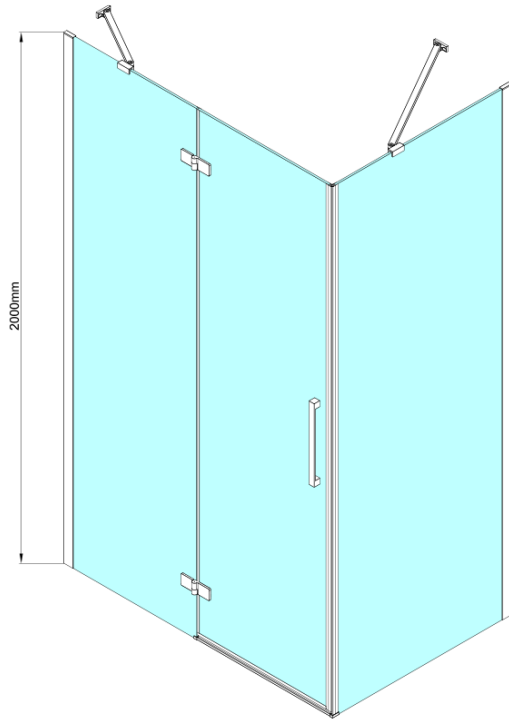

TRINITY BLACK rectangular screen 1000x900mm, clear glass, left

Order code: GT5690-10CL-B

Basic information

Brand: Gelco
Series: TRINITY

Size

Width: 1000 mm
Height: 2000 mm
Depth: 900 mm

Properties

Profile colour: Black matt
Shape: Rectangular shower enclosures
Type of opening: Single pivot door
Opening direction: Left
Opening width: 585 mm
Glass colour: TRANSPARENT glass
Glass finish: Coated glass
Glass thickness: 8 mm
Properties: Frameless design
Weight / Piece: 92.22 kg
Packaging: 4 Piece
Warranty: 3 years

Spare parts

Support bar cover, oval, chrome (Order code: NDES01CH)

TRINITY BLACK rectangular screen 1000x900mm, clear glass, left

Technical sheet

MODEL	A	B	C	D
800x800	785-800	785-800	167	585
800x900	785-800	885-900	167	585
800x1000	785-800	985-1000	167	585
800x1200	785-800	1185-1200	167	585
900x800	885-900	785-800	267	585
900x900	885-900	885-900	267	585
900x1000	885-900	985-1000	267	585
900x1200	885-900	1185-1200	267	585
1000x800	985-1000	785-800	367	585
1000x900	985-1000	885-900	367	585
1000x1000	985-1000	985-1000	367	585
1000x1200	985-1000	1185-1200	367	585
1100x800	1085-1100	785-800	467	585
1100x900	1085-1100	885-900	467	585
1100x1000	1085-1100	985-1000	467	585
1100x1200	1085-1100	1185-1200	467	585
1200x800	1185-1200	785-800	567	585
1200x900	1185-1200	885-900	567	585
1200x1000	1185-1200	985-1000	567	585
1200x1200	1185-1200	1185-1200	567	585