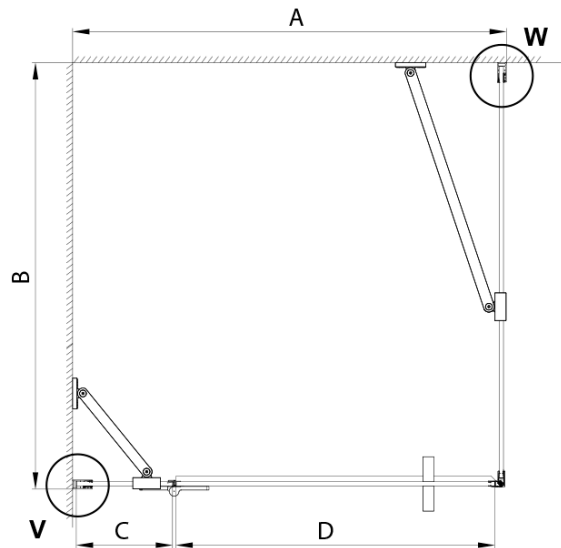

TRINITY CHROME rectangular screen 800x1000mm, clear glass, left

Order code: GT5610-80CL-CH

Basic information

Brand: Gelco
Series: TRINITY

Size

Width: 800 mm
Height: 2000 mm
Depth: 1000 mm

Properties

Profile colour: Chrome - polished aluminum
Shape: Rectangular shower enclosures
Type of opening: Single pivot door
Opening direction: Left
Opening width: 585 mm
Glass colour: TRANSPARENT glass
Glass finish: Coated glass
Glass thickness: 8 mm
Properties: Frameless design
Weight / Piece: 79.51 kg
Packaging: 4 Piece
Warranty: 3 years

TRINITY CHROME rectangular screen 800x1000mm, clear glass, left

Technical sheet

MODEL	A	B	C	D
800x800	785-800	785-800	167	585
800x900	785-800	885-900	167	585
800x1000	785-800	985-1000	167	585
800x1200	785-800	1185-1200	167	585
900x800	885-900	785-800	267	585
900x900	885-900	885-900	267	585
900x1000	885-900	985-1000	267	585
900x1200	885-900	1185-1200	267	585
1000x800	985-1000	785-800	367	585
1000x900	985-1000	885-900	367	585
1000x1000	985-1000	985-1000	367	585
1000x1200	985-1000	1185-1200	367	585
1100x800	1085-1100	785-800	467	585
1100x900	1085-1100	885-900	467	585
1100x1000	1085-1100	985-1000	467	585
1100x1200	1085-1100	1185-1200	467	585
1200x800	1185-1200	785-800	567	585
1200x900	1185-1200	885-900	567	585
1200x1000	1185-1200	985-1000	567	585
1200x1200	1185-1200	1185-1200	567	585