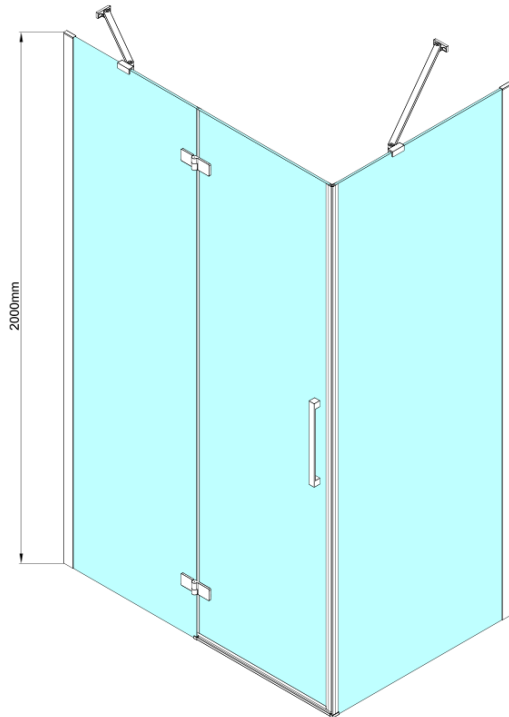

TRINITY CHROME rectangular screen 800x1000mm, clear glass, left

Order code: GT5610-80CL-CH

Basic information

Brand: Gelco
Series: TRINITY

Size

Width: 800 mm
Height: 2000 mm
Depth: 1000 mm

Properties

Profile colour: Chrome - polished aluminum
Shape: Rectangular shower enclosures
Type of opening: Single pivot door
Opening direction: Left
Opening width: 585 mm
Glass colour: TRANSPARENT glass
Glass finish: Coated glass
Glass thickness: 8 mm
Properties: Frameless design
Weight / Piece: 79.51 kg
Packaging: 4 Piece
Warranty: 3 years

TRINITY CHROME rectangular screen 800x1000mm, clear glass, left

Technical sheet

MODEL	A	B	C	D
800x800	785-800	785-800	167	585
800x900	785-800	885-900	167	585
800x1000	785-800	985-1000	167	585
800x1200	785-800	1185-1200	167	585
900x800	885-900	785-800	267	585
900x900	885-900	885-900	267	585
900x1000	885-900	985-1000	267	585
900x1200	885-900	1185-1200	267	585
1000x800	985-1000	785-800	367	585
1000x900	985-1000	885-900	367	585
1000x1000	985-1000	985-1000	367	585
1000x1200	985-1000	1185-1200	367	585
1100x800	1085-1100	785-800	467	585
1100x900	1085-1100	885-900	467	585
1100x1000	1085-1100	985-1000	467	585
1100x1200	1085-1100	1185-1200	467	585
1200x800	1185-1200	785-800	567	585
1200x900	1185-1200	885-900	567	585
1200x1000	1185-1200	985-1000	567	585
1200x1200	1185-1200	1185-1200	567	585