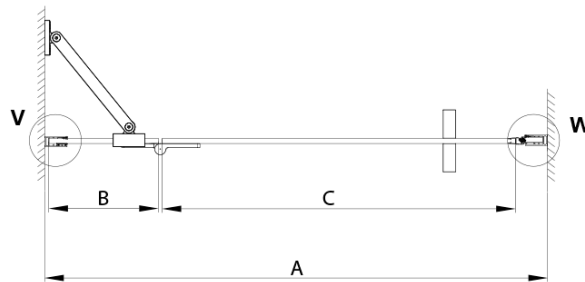

Order code: GT1211ML-CH

Basic information

Brand: Gelco
Series: TRINITY

Size

Width: 1100 mm
Height: 2000 mm

Properties

Profile colour: Chrome - polished aluminum
Shape: Alcove door
Type of opening: Single pivot door
Opening direction: Left
Opening width: 555 mm
Glass colour: Matte glass
Glass finish: Coated glass
Glass thickness: 8 mm
Installation width from: 1085 mm
Installation width up to: 1115 mm
Properties: Frameless design
Weight / Piece: 55.8 kg
Packaging: 3 Piece
Warranty: 3 years

Technical sheet

MODEL	A	B	C
800	785-815	167	555
900	885-915	267	555
1000	985-1015	367	555
1100	1085-1115	467	555
1200	1185-1215	567	555