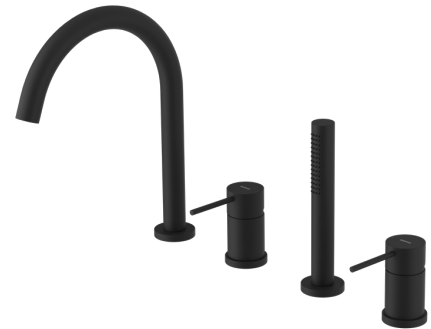

## Basic information

**Brand:** Sapho  
**Series:** ULTRAMIX

## Size

**Height:** 240 mm  
**Depth:** 220 mm

## Properties

**Colour:** Black matt  
**Material:** Brass  
**Shape:** Circular  
**Installation:** Bath Deck-mounted  
**Type of control:** Lever  
**Spout Height:** 120 mm  
**Weight / Piece:** 3.342 kg  
**Packaging:** 5 Piece  
**Warranty:** 6 years

## Spare parts

Replacement Cartridge 25mm (Order code: ACCR027)

Technical sheet