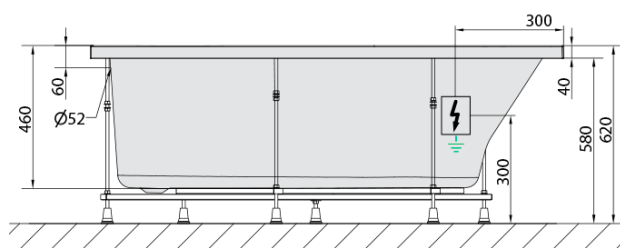

TIGRA R Whirlpool Bath, 150x75x46cm, Attraction Hydro, chrome

Order code: 72933.3010

Basic information

Brand: Polysan
Series: HYDROMASSAGE SYSTEMS

Size

Length: 1500 mm
Width: 750 mm
Height: 460 mm
Volume: 180 l

Properties

Colour: White
Colour options: According to the Swatch
Material: Acrylate
Shape: Asymmetric
Installation: Built-in
Waste diameter: 52 mm
Whirlpool system: ATTRACTION HYDRO
Weight / Piece: 40.56 kg
Packaging: 1 Piece
Warranty: 2 years

We recommend buy

1 Piece Sound insulation bath tape, 3m (Order code: 93400)

TIGRA R Whirlpool Bath, 150x75x46cm, Attraction Hydro, chrome

Technical sheet

VOLUME 180L

Electric cable 3x2,5mm²
Length 2m from the wall