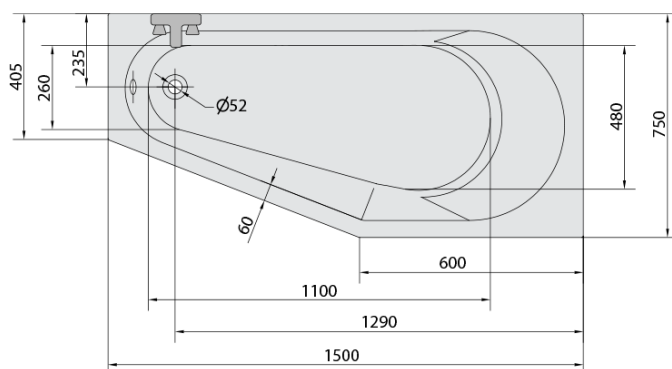

TIGRA R Whirlpool Bath, 150x75x46cm, Attraction Hydro, chrome

Order code: 72933.3010

Basic information

Brand: Polysan
Series: HYDROMASSAGE SYSTEMS

Size

Length: 1500 mm
Width: 750 mm
Height: 460 mm
Volume: 180 l

Properties

Colour: White
Colour options: According to the Swatch
Material: Acrylate
Shape: Asymmetric
Installation: Built-in
Waste diameter: 52 mm
Whirlpool system: ATTRACTION HYDRO
Weight / Piece: 40.56 kg
Packaging: 1 Piece
Warranty: 2 years

We recommend buy

1 Piece Sound insulation bath tape, 3m (Order code: 93400)

TIGRA R Whirlpool Bath, 150x75x46cm, Attraction Hydro, chrome

Technical sheet

VOLUME 180L

Electric cable 3x2,5mm²
Length 2m from the wall

Elektrický kabel 3x2,5mm²
Délka kabelu ze zdi 2m

Electrical Characteristic:
Tension: 220-230V/50hz
Max. power consumption: 1200W
Electric protection: residual-current device 30mA

Elektrické vlastnosti:
Napětí: 220-230V/50hz
Max. spotřeba: 1200W
Elektrické jistění: proudový chránič 30mA