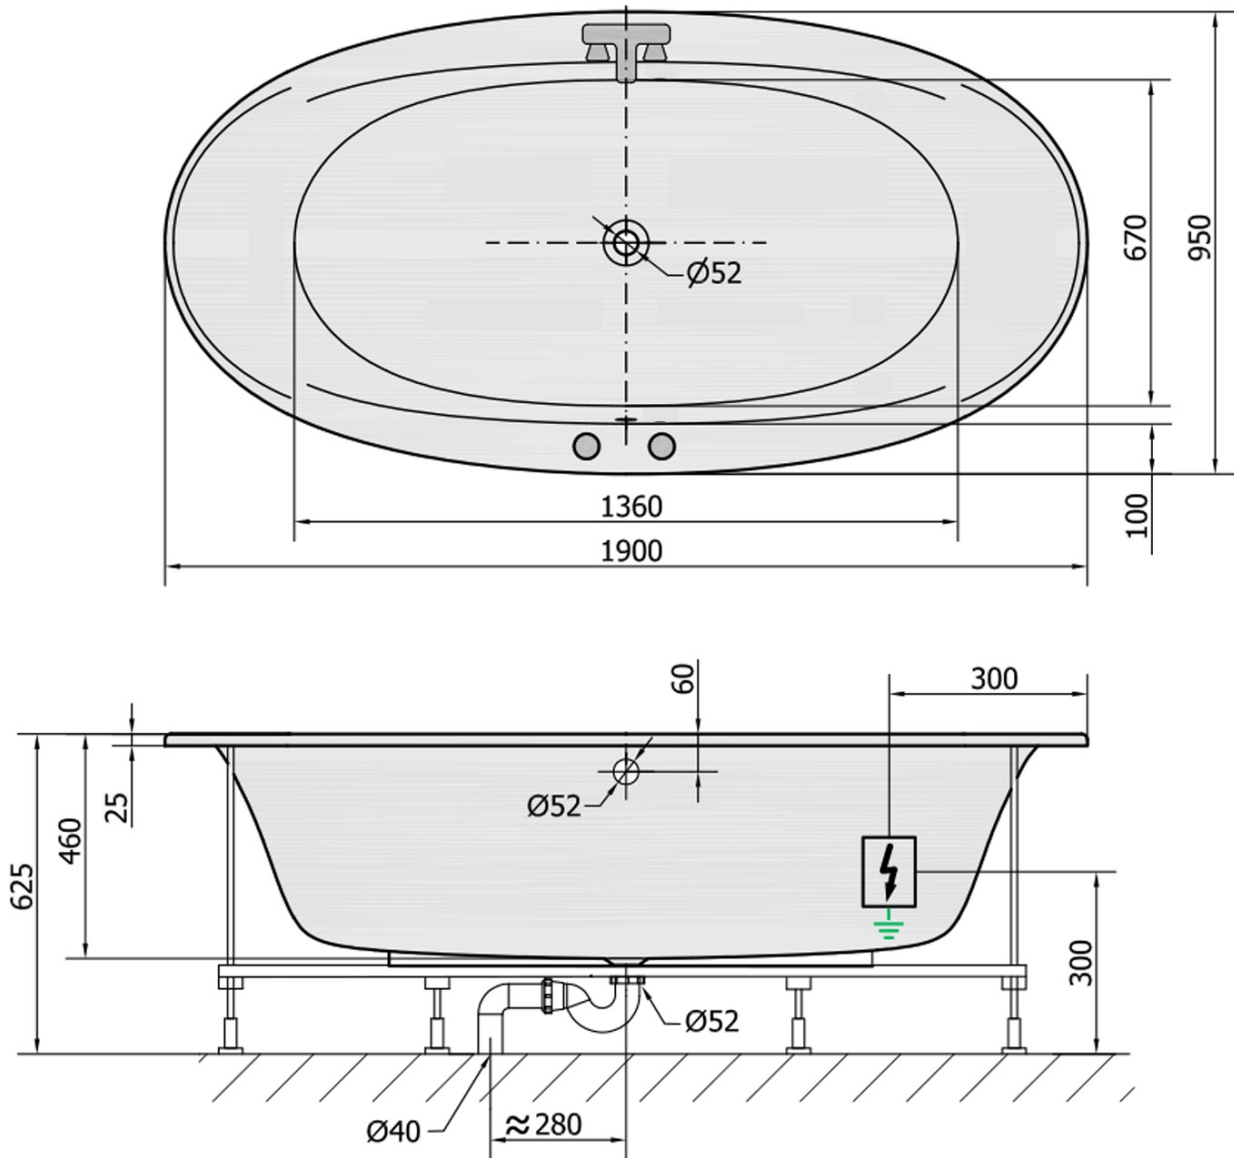

STADIUM Whirlpool Bath, 190x95x46cm, Attraction Hydro, chrome

Order code: 82111.3010

Basic information

Brand: Polysan
Series: HYDROMASSAGE SYSTEMS

Size

Length: 1900 mm
Width: 950 mm
Height: 460 mm
Volume: 308 l

Properties

Colour: White
Colour options: According to the Swatch
Material: Acrylate
Shape: Oval
Installation: Built-in
Waste diameter: 52 mm
Whirlpool system: ATTRACTION HYDRO
Weight / Piece: 61.0 kg
Packaging: 1 Piece
Warranty: 2 years

We recommend buy

1 Piece Sound insulation bath tape, 3m (Order code: 93400)

Technical sheet

VOLUME 308L