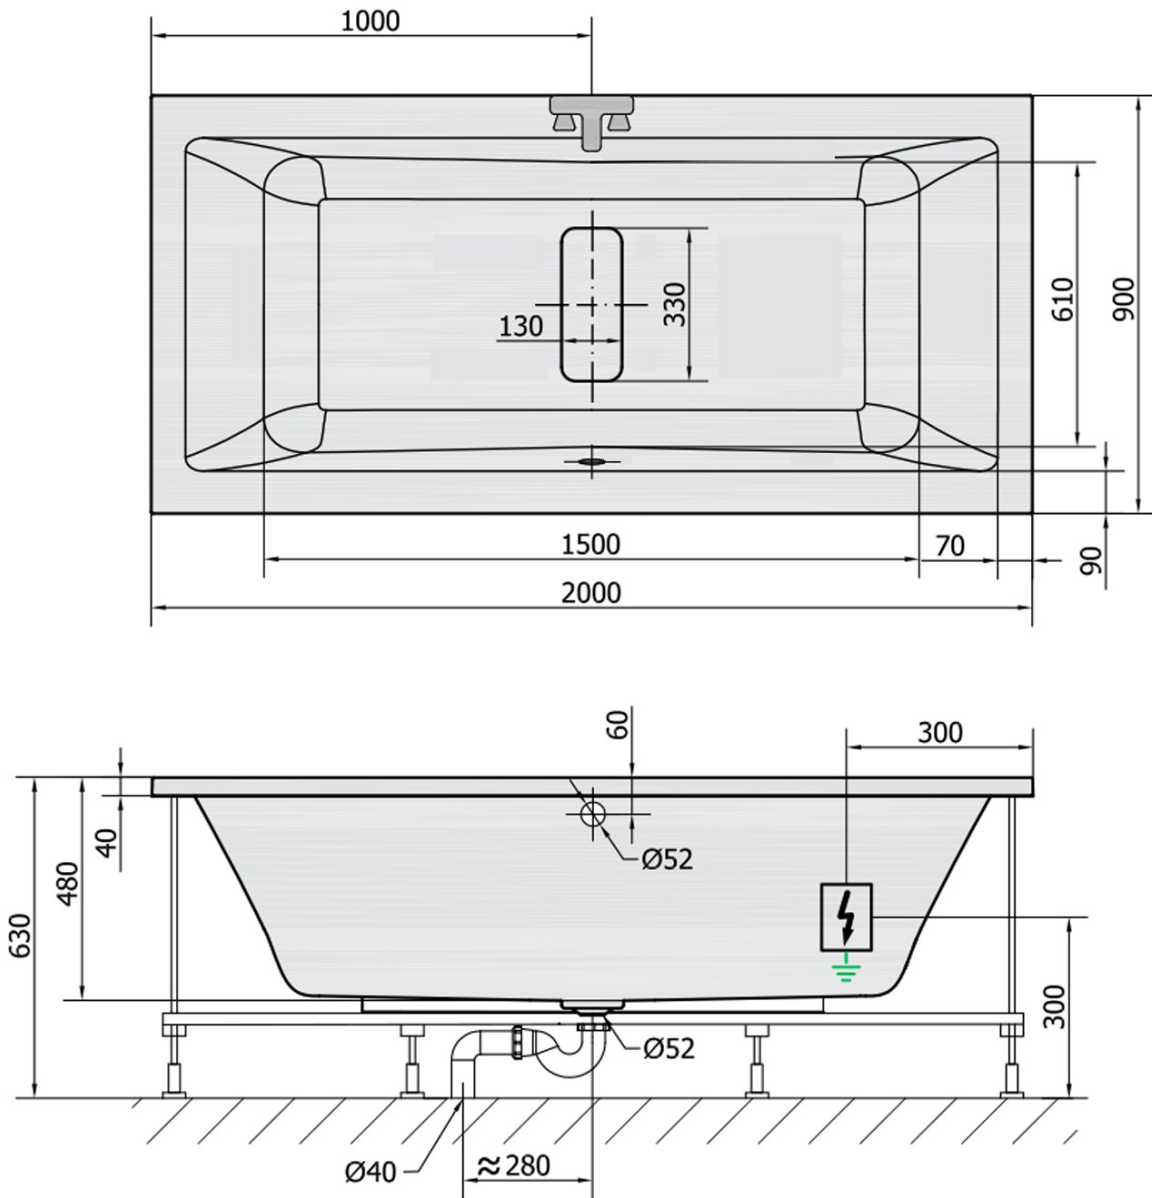

MARLENE Whirlpool Bath, 200x90x48cm, Attraction Hydro, chrome

Order code: 78731.3010

Basic information

Brand: Polysan
Series: HYDROMASSAGE SYSTEMS

Size

Length: 2000 mm
Width: 900 mm
Height: 480 mm
Volume: 422 l

Properties

Colour: White
Material: Acrylate
Shape: Rectangular
Installation: Built-in
Waste diameter: 52 mm
Whirlpool system: ATTRACTION HYDRO
Weight / Piece: 57.0 kg
Packaging: 1 Piece
Warranty: 2 years

We recommend buy

1 Piece Sound insulation bath tape, 3m (Order code: 93400)

Technical sheet

VOLUME 422L