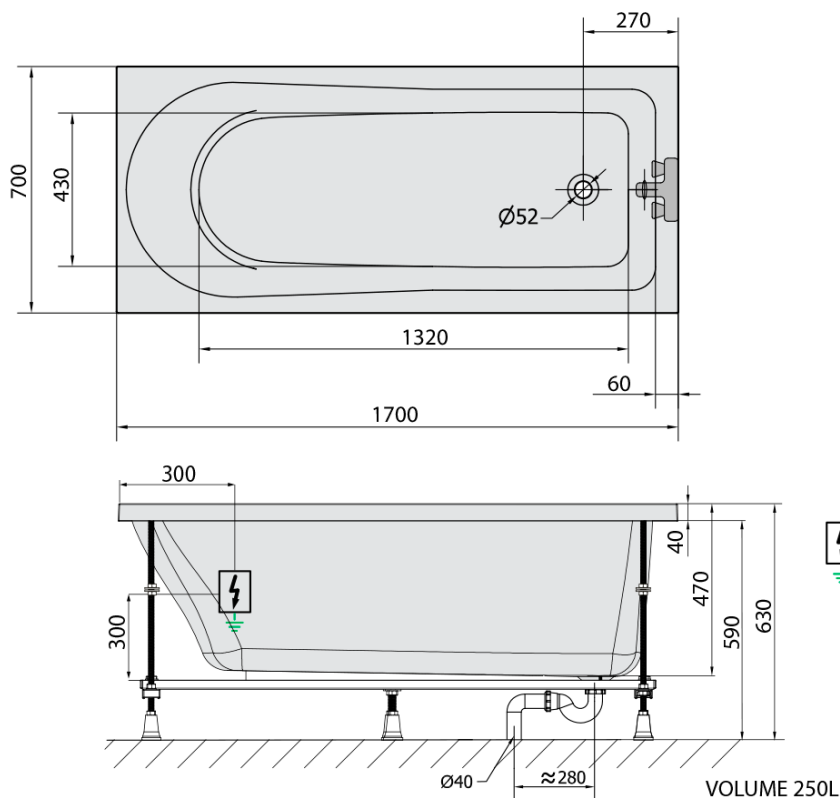

# LISA Whirlpool Bath, 170x70x47cm, Attraction Hydro, chrome

Order code: 87111.3010

## Size

Length: 1700 mm  
Width: 700 mm  
Height: 470 mm  
Volume: 250 l

## Properties

Colour: White  
Colour options: According to the Swatch  
Material: Acrylate  
Shape: Rectangular  
Installation: Built-in  
Waste diameter: 52 mm  
Whirlpool system: ATTRACTION HYDRO  
Weight / Piece: 43.15 kg  
Packaging: 1 Piece  
Warranty: 2 years

## We recommend buy

1 Piece Sound insulation bath tape, 3m (Order code: 93400)

LISA Whirlpool Bath, 170x70x47cm, Attraction  
Hydro, chrome

Technical sheet

Electric cable 3x2,5mm<sup>2</sup>  
Lenght 2m from the wall