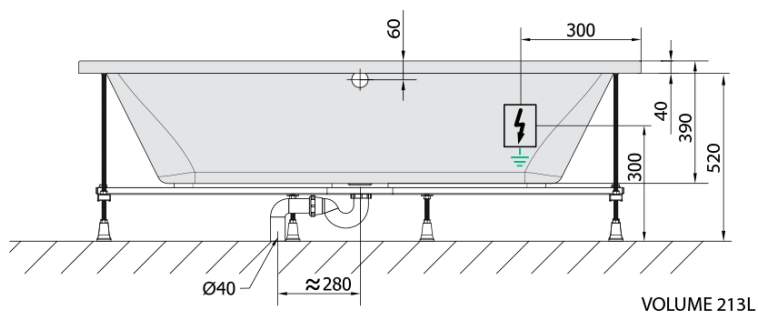

LILY Whirlpool Bath, 170x70x39cm, Active Hydro-Air, chrome

Order code: 72230.2010

Basic information

Brand: Polysan
Series: HYDROMASSAGE SYSTEMS

Size

Length: 1700 mm
Width: 700 mm
Height: 390 mm
Volume: 213 l

Properties

Colour: White
Colour options: According to the Swatch
Material: Acrylate
Shape: Rectangular
Installation: Built-in
Waste diameter: 52 mm
Whirlpool system: ACTIVE HYDRO AIR
Weight / Piece: 48.5 kg
Packaging: 1 Piece
Warranty: 2 years

We recommend buy

1 Piece Sound insulation bath tape, 3m (Order code: 93400)

Technical sheet

Electric cable 3x2,5mm²
Lenght 2m from the wall
Elektrický kabel 3x2,5mm²
Délka kabelu ze zdi 2m

Electrical Characteristic:
Tension: 220-230V/50hz
Max. power consumption: 1200W
Electric protection: residual-current device 30mA