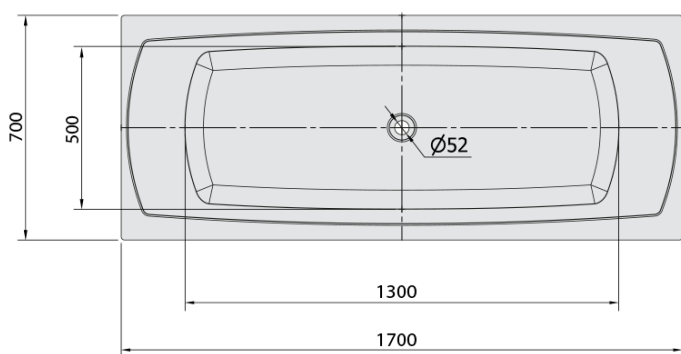

LILY Whirlpool Bath, 170x70x39cm, Active Hydro-Air, chrome

Order code: 72230.2010

Basic information

Brand: Polysan
Series: HYDROMASSAGE SYSTEMS

Size

Length: 1700 mm
Width: 700 mm
Height: 390 mm
Volume: 213 l

Properties

Colour: White
Colour options: According to the Swatch
Material: Acrylate
Shape: Rectangular
Installation: Built-in
Waste diameter: 52 mm
Whirlpool system: ACTIVE HYDRO AIR
Weight / Piece: 48.5 kg
Packaging: 1 Piece
Warranty: 2 years

We recommend buy

1 Piece Sound insulation bath tape, 3m (Order code: 93400)

Technical sheet

Electric cable 3x2,5mm²
Lenght 2m from the wall
Elektrický kabel 3x2,5mm²
Délka kabelu ze zdi 2m

Electrical Characteristic:
Tension: 220-230V/50hz
Max. power consumption: 1200W
Electric protection: residual-current device 30mA