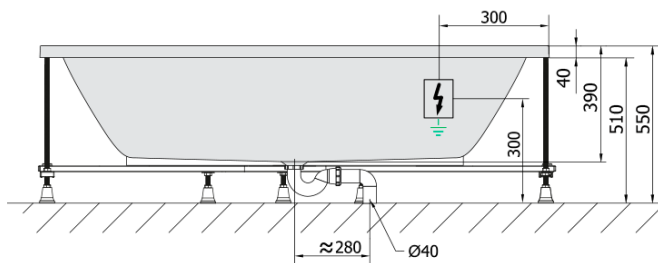

LEVANA Whirlpool Bath, 170x80x39cm, Active Hydro, chrome

Order code: 71745.1010

Basic information

Brand: Polysan
Series: HYDROMASSAGE SYSTEMS

Size

Length: 1700 mm
Width: 800 mm
Height: 390 mm
Volume: 209 l

Properties

Colour: White
Colour options: According to the Swatch
Material: Acrylate
Shape: Rectangular
Installation: Built-in
Waste diameter: 52 mm
Whirlpool system: ACTIVE HYDRO
Weight / Piece: 49.5 kg
Packaging: 1 Piece
Warranty: 2 years

We recommend buy

1 Piece Sound insulation bath tape, 3m (Order code: 93400)

Technical sheet

VOLUME 209L

Electric cable 3x2,5mm²
Length 2m from the wall

Elektrický kabel 3x2,5mm²
Délka kabelu ze zdi 2m

Electrical Characteristic:
Tension: 220-230V/50hz
Max. power consumption: 1200W
Electric protection: residual-current device 30mA