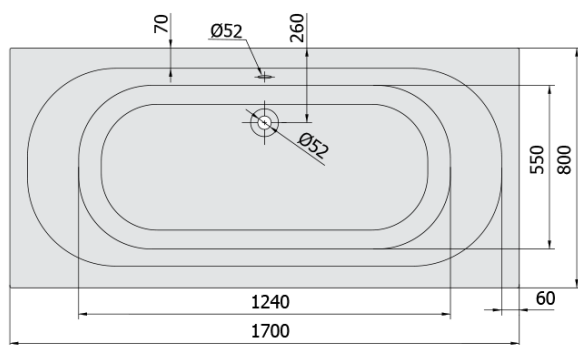

LEVANA Whirlpool Bath, 170x80x39cm, Active Hydro, chrome

Order code: 71745.1010

Basic information

Brand: Polysan
Series: HYDROMASSAGE SYSTEMS

Size

Length: 1700 mm
Width: 800 mm
Height: 390 mm
Volume: 209 l

Properties

Colour: White
Colour options: According to the Swatch
Material: Acrylate
Shape: Rectangular
Installation: Built-in
Waste diameter: 52 mm
Whirlpool system: ACTIVE HYDRO
Weight / Piece: 49.5 kg
Packaging: 1 Piece
Warranty: 2 years

We recommend buy

1 Piece Sound insulation bath tape, 3m (Order code: 93400)

Technical sheet

VOLUME 209L

Electric cable 3x2,5mm²
Length 2m from the wall

Elektrický kabel 3x2,5mm²
Délka kabelu ze zdi 2m

Electrical Characteristic:
Tension: 220-230V/50hz
Max. power consumption: 1200W
Electric protection: residual-current device 30mA