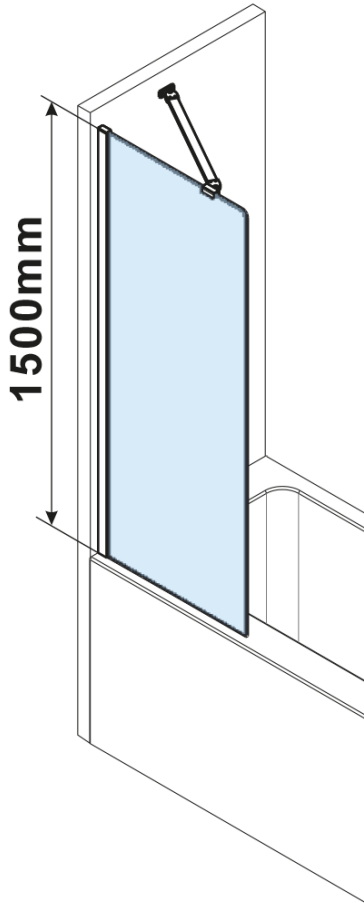

FISA Bathtub Screen 800x1500mm, gold matt/clear glass

Order code: FS1082-G

Basic information

Brand: Polysan

Size

Width: 800 mm

Height: 1500 mm

Properties

Profile colour: Gold matt

Type of opening: One-piece fix panel

Glass colour: TRANSPARENT glass

Glass finish: Antidrop

Glass thickness: 6 mm

Weight / Piece: 34.0 kg

Packaging: 2 Piece

Warranty: 3 years

Technical sheet

MODEL	A,mm
FS1062	585~600
FS1072	685~700
FS1082	785~800