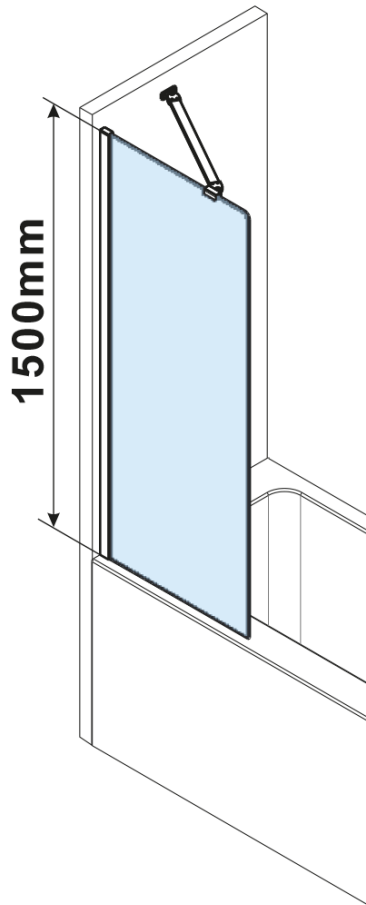

FISA Bathtub Screen 700x1500mm, gold matt/clear glass

Order code: FS1072-G

Basic information

Brand: Polysan

Size

Width: 700 mm

Height: 1500 mm

Properties

Profile colour: Gold matt

Type of opening: One-piece fix panel

Glass colour: TRANSPARENT glass

Glass finish: Antidrop

Glass thickness: 6 mm

Weight / Piece: 34.0 kg

Packaging: 2 Piece

Warranty: 3 years

Technical sheet

MODEL	A,mm
FS1062	585~600
FS1072	685~700
FS1082	785~800