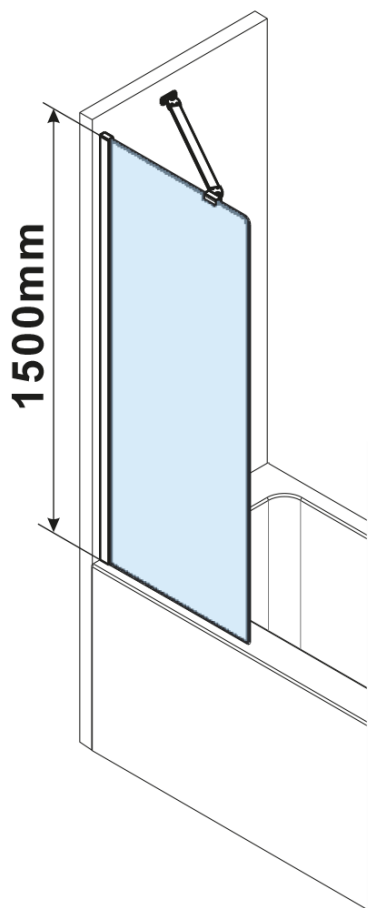

FISA Bathtub Screen 600x1500mm, gold matt/clear glass

Order code: FS1062-G

Basic information

Brand: Polysan

Size

Width: 600 mm

Height: 1500 mm

Properties

Profile colour: Gold matt

Type of opening: One-piece fix panel

Glass colour: TRANSPARENT glass

Glass finish: Antidrop

Glass thickness: 6 mm

Weight / Piece: 34.0 kg

Packaging: 2 Piece

Warranty: 3 years

Technical sheet

MODEL	A,mm
FS1062	585~600
FS1072	685~700
FS1082	785~800