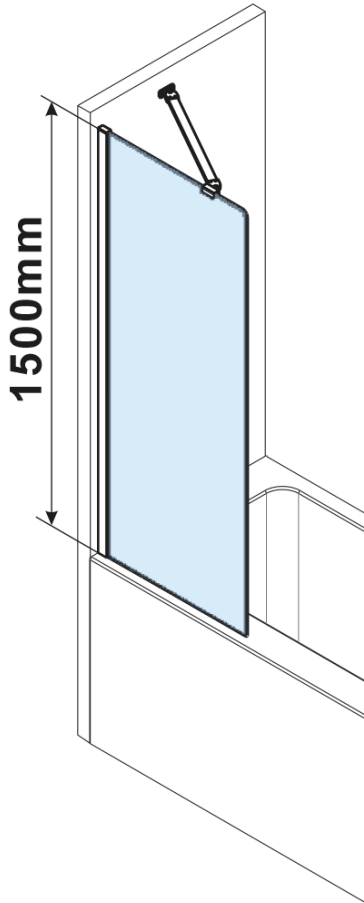

# FISA Bathtub Screen 800x1500mm, white matt/clear glass

**Order code:** FS1082-W

## Size

**Width:** 800 mm

**Height:** 1500 mm

## Properties

**Profile colour:** White

**Type of opening:** One-piece fix panel

**Glass colour:** TRANSPARENT glass

**Glass finish:** Antidrop

**Glass thickness:** 6 mm

**Weight / Piece:** 34.0 kg

**Packaging:** 2 Piece

**Warranty:** 3 years

Technical sheet

MODEL	A,mm
FS1062	585~600
FS1072	685~700
FS1082	785~800