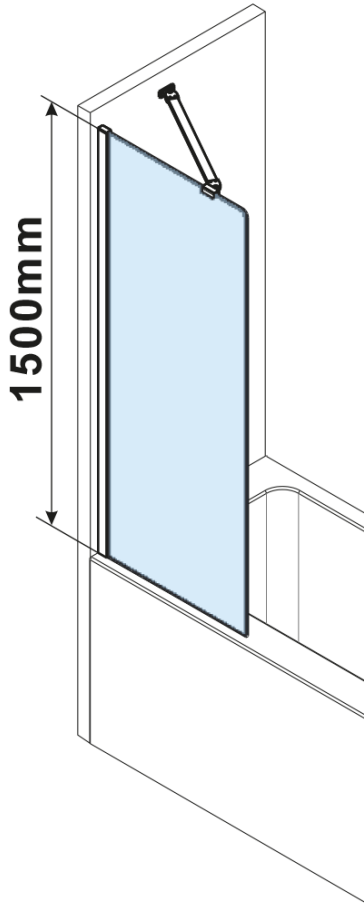

FISA Bathtub Screen 700x1500mm, white matt/clear glass

Order code: FS1072-W

Basic information

Brand: Polysan

Size

Width: 700 mm

Height: 1500 mm

Properties

Profile colour: White

Type of opening: One-piece fix panel

Glass colour: TRANSPARENT glass

Glass finish: Antidrop

Glass thickness: 6 mm

Weight / Piece: 34.0 kg

Packaging: 2 Piece

Warranty: 3 years

Technical sheet

MODEL	A,mm
FS1062	585~600
FS1072	685~700
FS1082	785~800