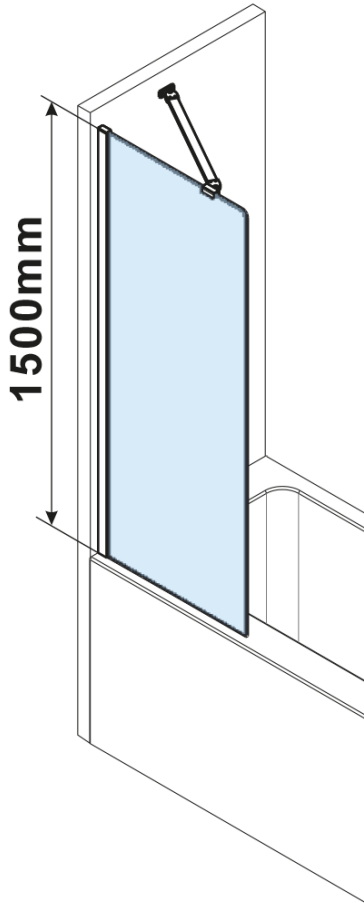

FISA Bathtub Screen 600x1500mm, white matt/clear glass

Order code: FS1062-W

Basic information

Brand: Polysan

Size

Width: 600 mm

Height: 1500 mm

Properties

Profile colour: White

Type of opening: One-piece fix panel

Glass colour: TRANSPARENT glass

Glass finish: Antidrop

Glass thickness: 6 mm

Weight / Piece: 34.0 kg

Packaging: 2 Piece

Warranty: 3 years

Technical sheet

MODEL	A,mm
FS1062	585~600
FS1072	685~700
FS1082	785~800