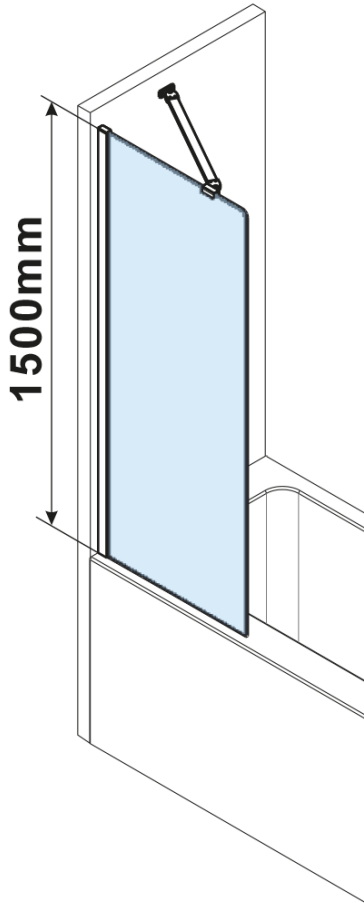

FISA Bathtub Screen 800x1500mm, black matt/clear glass

Order code: FS1082-B

Basic information

Brand: Polysan

Size

Width: 800 mm

Height: 1500 mm

Properties

Profile colour: Black matt

Type of opening: One-piece fix panel

Glass colour: TRANSPARENT glass

Glass finish: Antidrop

Glass thickness: 6 mm

Weight / Piece: 34.0 kg

Packaging: 2 Piece

Warranty: 3 years

Technical sheet

MODEL	A,mm
FS1062	585~600
FS1072	685~700
FS1082	785~800