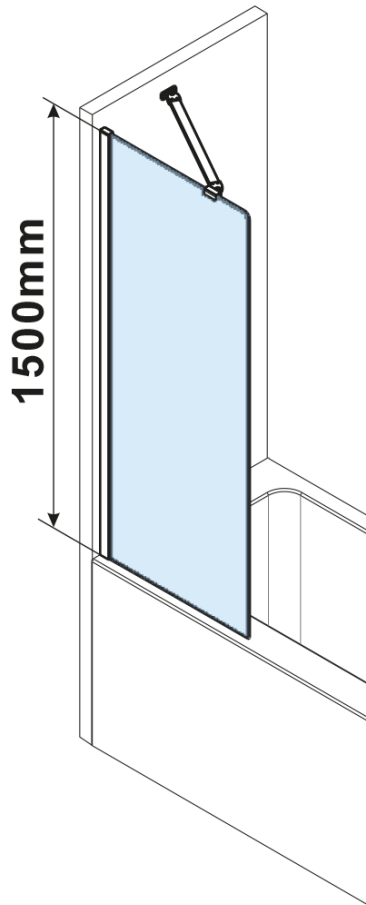

FISA Bathtub Screen 700x1500mm, black matt/clear glass

Order code: FS1072-B

Basic information

Brand: Polysan

Size

Width: 700 mm

Height: 1500 mm

Properties

Profile colour: Black matt

Type of opening: One-piece fix panel

Glass colour: TRANSPARENT glass

Glass finish: Antidrop

Glass thickness: 6 mm

Weight / Piece: 34.0 kg

Packaging: 2 Piece

Warranty: 3 years

Technical sheet

MODEL	A,mm
FS1062	585~600
FS1072	685~700
FS1082	785~800