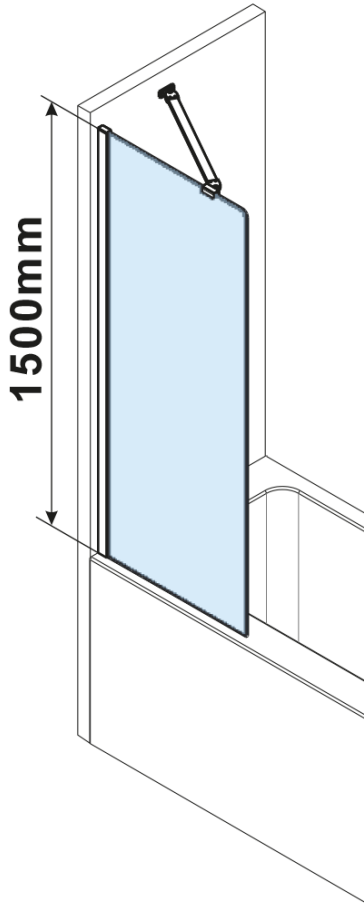

# FISA Bathtub Screen 600x1500mm, black matt/clear glass

**Order code:** FS1062-B

## Size

**Width:** 600 mm

**Height:** 1500 mm

## Properties

**Profile colour:** Black matt

**Type of opening:** One-piece fix panel

**Glass colour:** TRANSPARENT glass

**Glass finish:** Antidrop

**Glass thickness:** 6 mm

**Weight / Piece:** 34.0 kg

**Packaging:** 2 Piece

**Warranty:** 3 years

Technical sheet

MODEL	A,mm
FS1062	585~600
FS1072	685~700
FS1082	785~800