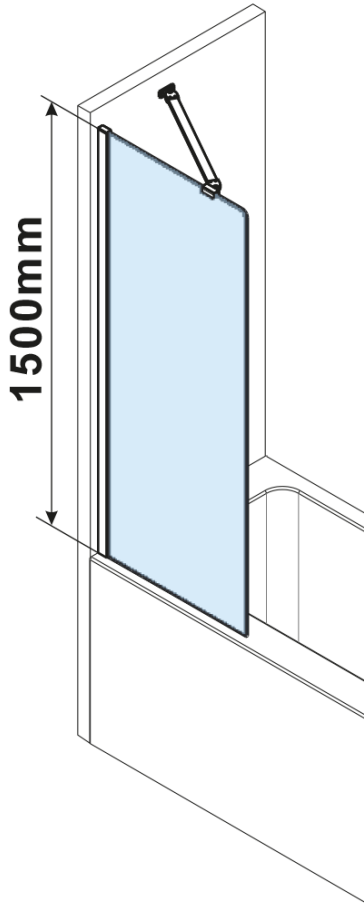

FISA Bathtub Screen 800x1500mm, chrome/clear glass

Order code: FS1082-C

Basic information

Brand: Polysan

Size

Width: 800 mm

Height: 1500 mm

Properties

Profile colour: Chrome - polished aluminum

Type of opening: One-piece fix panel

Glass colour: TRANSPARENT glass

Glass finish: Antidrop

Glass thickness: 6 mm

Weight / Piece: 34.0 kg

Packaging: 2 Piece

Warranty: 3 years

Technical sheet

MODEL	A,mm
FS1062	585~600
FS1072	685~700
FS1082	785~800