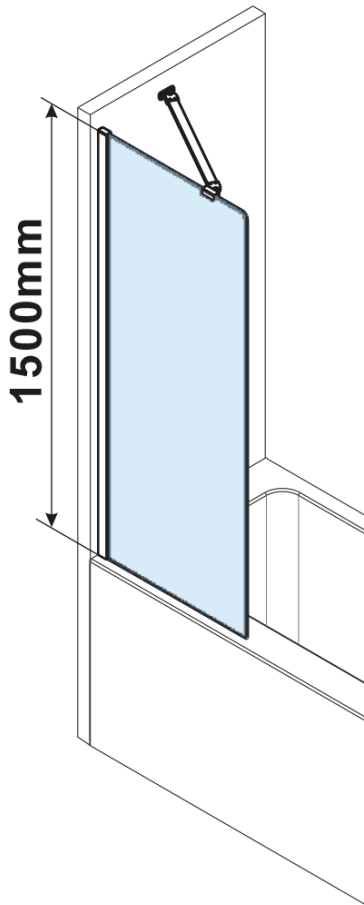

FISA Bathtub Screen 700x1500mm, chrome/clear glass

Order code: FS1072-C

Basic information

Brand: Polysan

Size

Width: 700 mm

Height: 1500 mm

Properties

Profile colour: Chrome - polished aluminum

Type of opening: One-piece fix panel

Glass colour: TRANSPARENT glass

Glass finish: Antidrop

Glass thickness: 6 mm

Weight / Piece: 34.0 kg

Packaging: 2 Piece

Warranty: 3 years

Technical sheet

MODEL	A,mm
FS1062	585~600
FS1072	685~700
FS1082	785~800