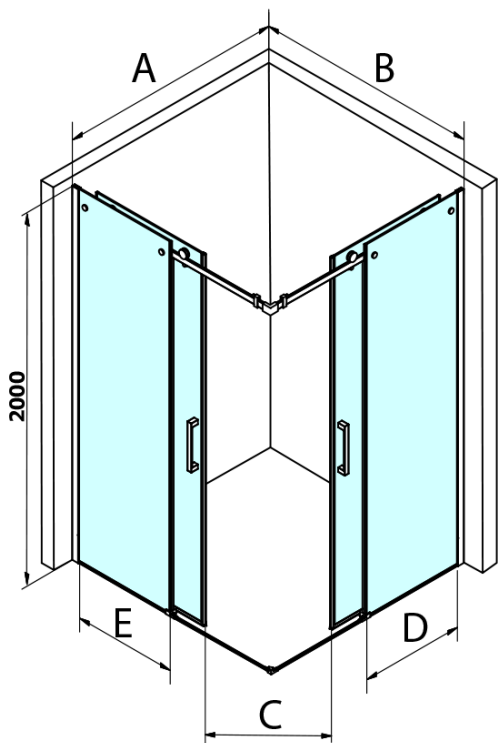

DRAGON BLACK Rectangular screen 900x1000mm L/R variant,corner

Order code: GD4290BGD4210B

Basic information

Brand: Gelco
Series: DRAGON

Size

Width: 900 mm
Height: 2000 mm
Depth: 1000 mm

Properties

Profile colour: Black matt
Shape: Rectangular with corner entry
Type of opening: Sliding door
Opening width: 495 mm
Glass colour: TRANSPARENT glass
Glass finish: Coated glass
Glass thickness: 8 mm
Properties: Frameless design
Weight / Piece: 88.0 kg
Packaging: 2 Piece
Warranty: 2 years

DRAGON BLACK Rectangular screen 900x1000mm L/R
variant, corner

Technical sheet

MODEL	A	B	C	D	E
GD4280GD4290	780-800	880-900	420	360	410
GD4280GD4210	780-800	980-1000	460	360	460
GD4280GD4211	780-800	1080-1100	500	360	510
GD4280GD4212	780-800	1180-1200	545	360	560
GD4290GD4210	880-900	980-1000	495	410	460
GD4290GD4211	880-900	1080-1100	530	410	510
GD4290GD4212	880-900	1180-1200	575	410	560
GD4210GD4211	980-1000	1080-1100	565	460	510
GD4210GD4212	980-1000	1180-1200	605	460	560
GD4211GD4212	1080-1100	1180-1200	635	510	560
GD4280BGD4290B	780-800	880-900	420	360	410
GD4280BGD4210B	780-800	980-1000	460	360	460
GD4290BGD4210B	880-900	980-1000	495	410	460