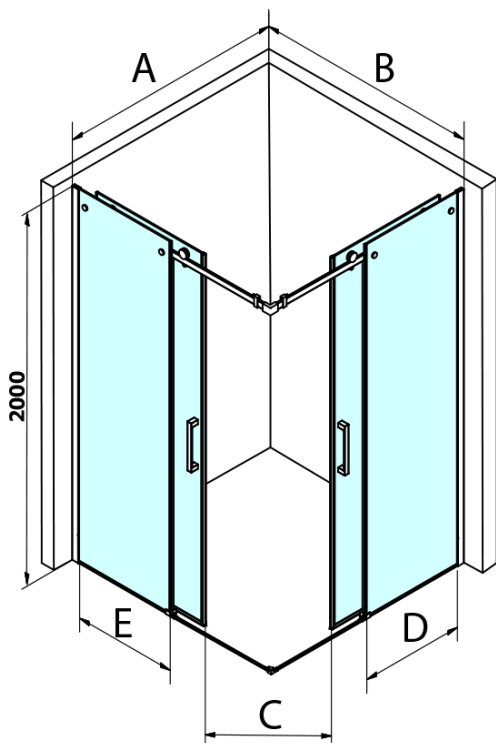

# DRAGON BLACK Rectangular screen 800x1000mm L/R variant,corner

**Order code:** GD4280BGD4210B

## Size

**Width:** 800 mm  
**Height:** 2000 mm  
**Depth:** 1000 mm

## Properties

**Profile colour:** Black matt  
**Shape:** Rectangular with corner entry  
**Type of opening:** Sliding door  
**Opening width:** 460 mm  
**Glass colour:** TRANSPARENT glass  
**Glass finish:** Coated glass  
**Glass thickness:** 8 mm  
**Properties:** Frameless design  
**Weight / Piece:** 84.0 kg  
**Packaging:** 2 Piece  
**Warranty:** 2 years

**DRAGON BLACK Rectangular screen 800x1000mm L/R**  
variant, corner

**Technical sheet**

MODEL	A	B	C	D	E
GD4280GD4290	780-800	880-900	420	360	410
GD4280GD4210	780-800	980-1000	460	360	460
GD4280GD4211	780-800	1080-1100	500	360	510
GD4280GD4212	780-800	1180-1200	545	360	560
GD4290GD4210	880-900	980-1000	495	410	460
GD4290GD4211	880-900	1080-1100	530	410	510
GD4290GD4212	880-900	1180-1200	575	410	560
GD4210GD4211	980-1000	1080-1100	565	460	510
GD4210GD4212	980-1000	1180-1200	605	460	560
GD4211GD4212	1080-1100	1180-1200	635	510	560
GD4280BGD4290B	780-800	880-900	420	360	410
GD4280BGD4210B	780-800	980-1000	460	360	460
GD4290BGD4210B	880-900	980-1000	495	410	460