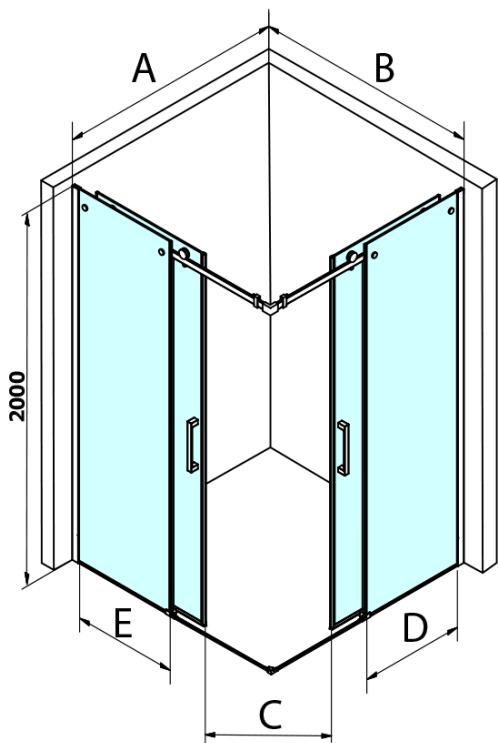

DRAGON BLACK Rectangular screen 800x900mm L/R variant,corner

Order code: GD4280BGD4290B

Basic information

Brand: Gelco
Series: DRAGON

Size

Width: 800 mm
Height: 2000 mm
Depth: 900 mm

Properties

Profile colour: Black matt
Shape: Rectangular with corner entry
Type of opening: Sliding door
Opening width: 420 mm
Glass colour: TRANSPARENT glass
Glass finish: Coated glass
Glass thickness: 8 mm
Properties: Frameless design
Weight / Piece: 80.0 kg
Packaging: 2 Piece
Warranty: 2 years

DRAGON BLACK Rectangular screen 800x900mm L/R
variant, corner

Technical sheet

MODEL	A	B	C	D	E
GD4280GD4290	780-800	880-900	420	360	410
GD4280GD4210	780-800	980-1000	460	360	460
GD4280GD4211	780-800	1080-1100	500	360	510
GD4280GD4212	780-800	1180-1200	545	360	560
GD4290GD4210	880-900	980-1000	495	410	460
GD4290GD4211	880-900	1080-1100	530	410	510
GD4290GD4212	880-900	1180-1200	575	410	560
GD4210GD4211	980-1000	1080-1100	565	460	510
GD4210GD4212	980-1000	1180-1200	605	460	560
GD4211GD4212	1080-1100	1180-1200	635	510	560
GD4280BGD4290B	780-800	880-900	420	360	410
GD4280BGD4210B	780-800	980-1000	460	360	460
GD4290BGD4210B	880-900	980-1000	495	410	460